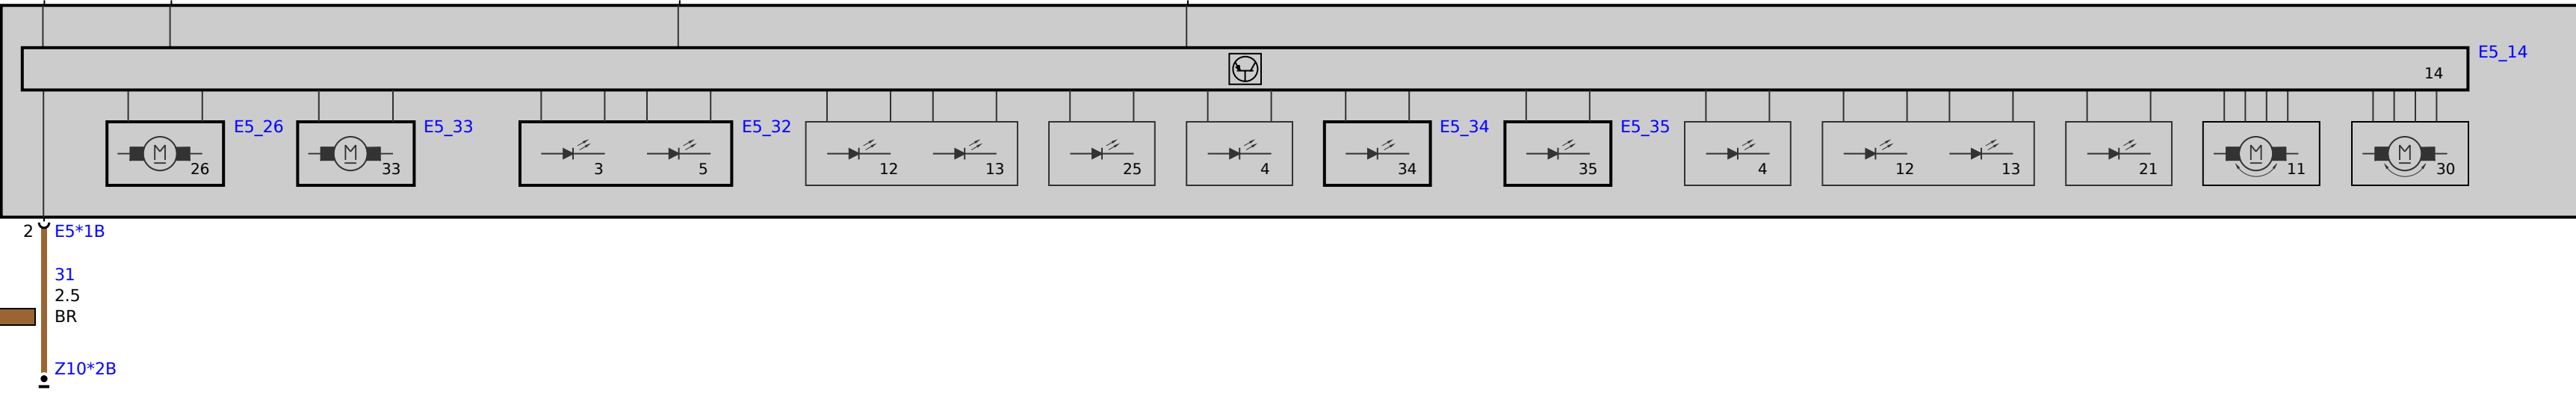

- E86**
 Left headlight
 3) Side marker light (USA)
 4) Accent light
 5) Direction indicator
 11) Drive unit, headlight beam height control
 12) Low beam headlight
 13) High beam headlight
 14) Frontal Light Electronics Left
 21) Cornering light
 25) Laser highway light
 26) Fan
 30) Swivel module (with AHL)
 32) LED module for turn indicator/side marker light
 33) Fan 2
 34) Outer side lights/daytime driving lights
 35) Inner side lights/daytime driving lights

- E5**
 Right headlight
 3) Side marker light (USA)
 4) Accent light
 5) Direction indicator
 11) Drive unit, headlight range control
 12) Low beam headlight
 13) High beam headlight
 14) Frontal Light Electronics Right
 21) Cornering light
 25) Laser highway light
 26) Fan
 30) Swivel module (with AHL)
 32) LED module for turn indicator/side marker light
 33) Fan 2
 34) Outer side lights/daytime driving lights
 35) Inner side lights/daytime driving lights