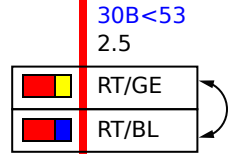

Z44
Front right power distribution box

R2a
CAN terminator 2

A245
Driver's seat module