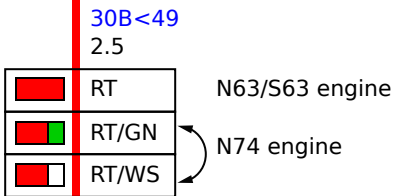

Z44
Front right power distribution
box

A258
Body Domain Controller

10

7

8 X13*1B

3

10

11 A199*1B