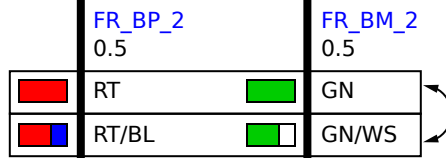

Z44
Front right power distribution
box

A258
Body Domain Controller

10

7

8

X13*1B

3

10