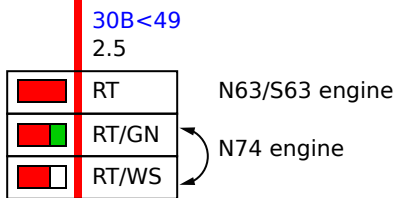

Z44
Front right power distribution
box

A258
Body Domain Controller

10

7

8

X13*1B

3

10