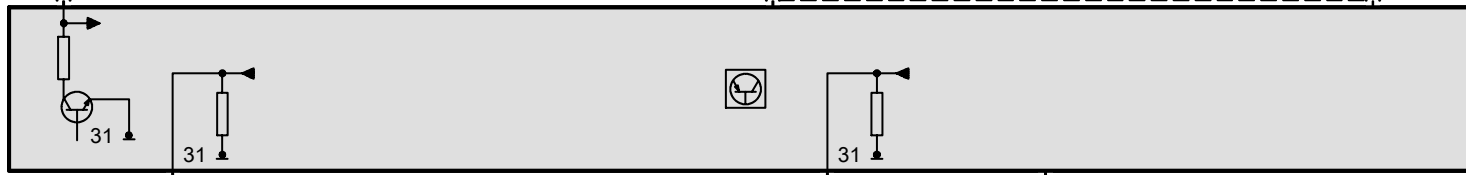

A41a
Fuse holder, front

I01555
Component(s)
according to vehicle
equipment level

I01555
Component(s)
according to vehicle
equipment level

N39a
DVD changer

with video module

without video module

A197
Video module