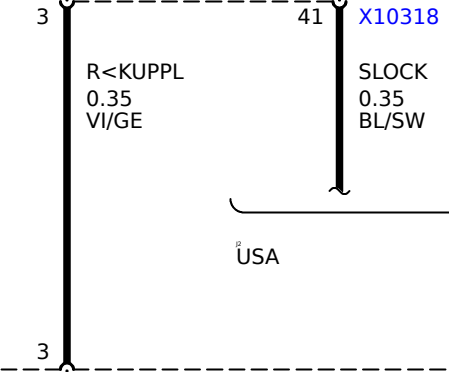

A6000  
DME control unit

A149a  
Car access system

A70010  
Sequential manual transmission (SMG)

S805a  
Clutch switch module