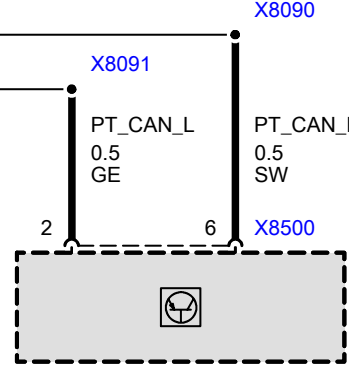

A220
Safety and gateway
module

A2249
Digital diesel electronics control unit

A214
Adaptive headlight

A467
Active steering

A148a
Dynamic drive

A13663
Fuel pump control (EKPS)

A13663
Fuel pump control (EKPS)

A7000a
Transmission control