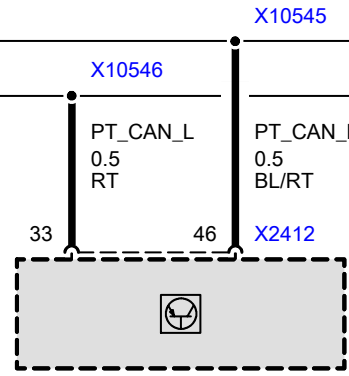

A220
Safety and gateway
module

A2249
Digital diesel electronics control unit

A214
Adaptive headlight

A467
Active steering

A148a
Dynamic drive

A13663
Fuel pump control (EKPS)

A13663
Fuel pump control (EKPS)

A7000a
Transmission control