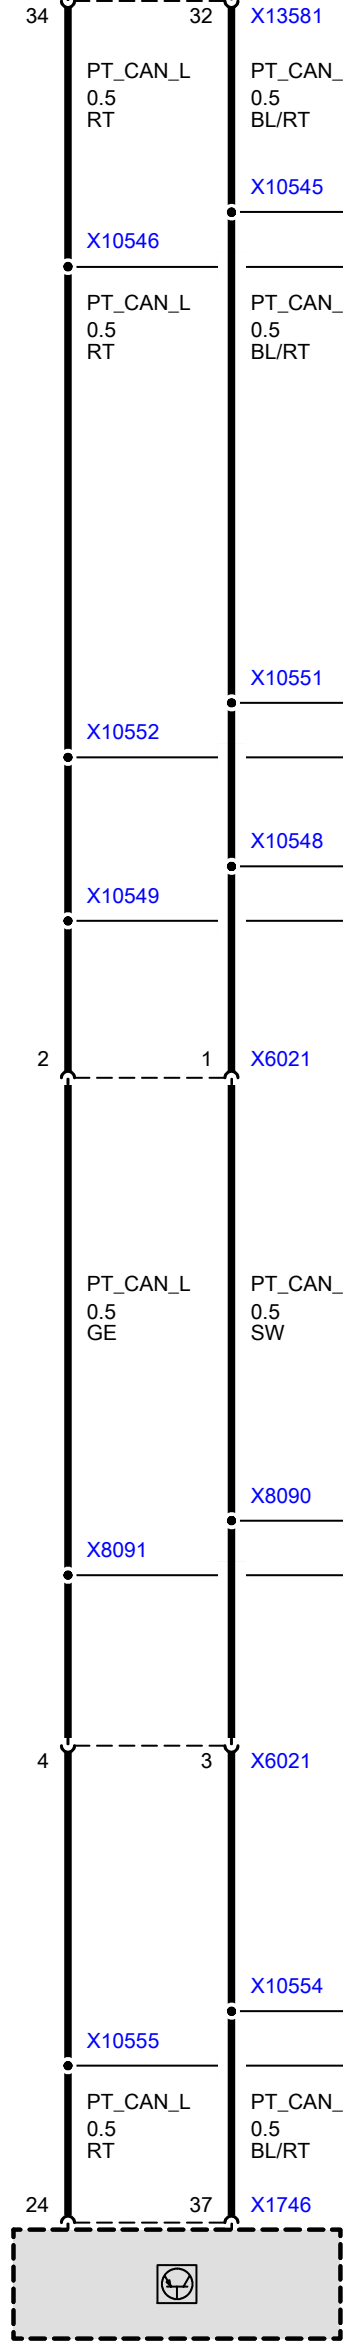

A220
Safety and gateway
module

A2249
Digital diesel electronics control unit

A214
Adaptive headlight

A467
Active steering

A148a
Dynamic drive

A13663
Fuel pump control (EKPS)

A13663
Fuel pump control (EKPS)

A7000a
Transmission control

A65a
Dynamic stability control (DSC)

A144a
Active cruise control