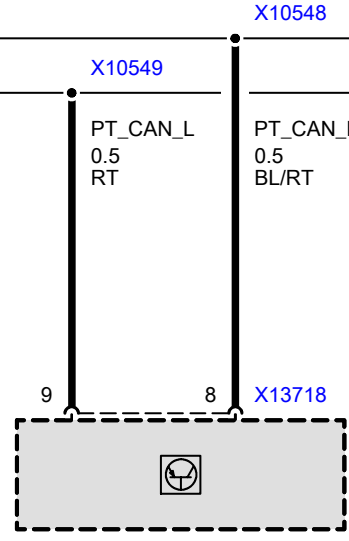

A220
Safety and gateway
module

A2249
Digital diesel electronics control unit

A214
Adaptive headlight

A467
Active steering

A148a
Dynamic drive

A13663
Fuel pump control (EKPS)

A13663
Fuel pump control (EKPS)

A7000a
Transmission control