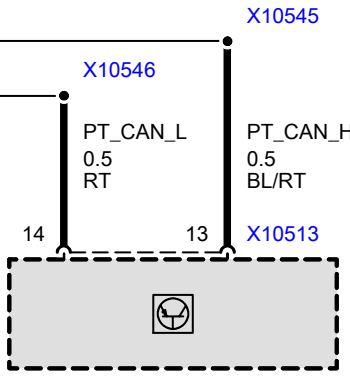

A220
Safety and gateway
module

A2249
Digital diesel electronics control unit

A214
Adaptive headlight

A467
Active steering

A148a
Dynamic drive

A13663
Fuel pump control (EKPS)

A13663
Fuel pump control (EKPS)

A7000a
Transmission control