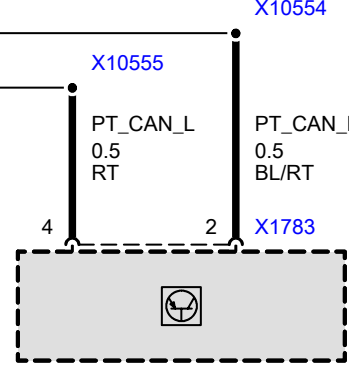

A144a
Active cruise control