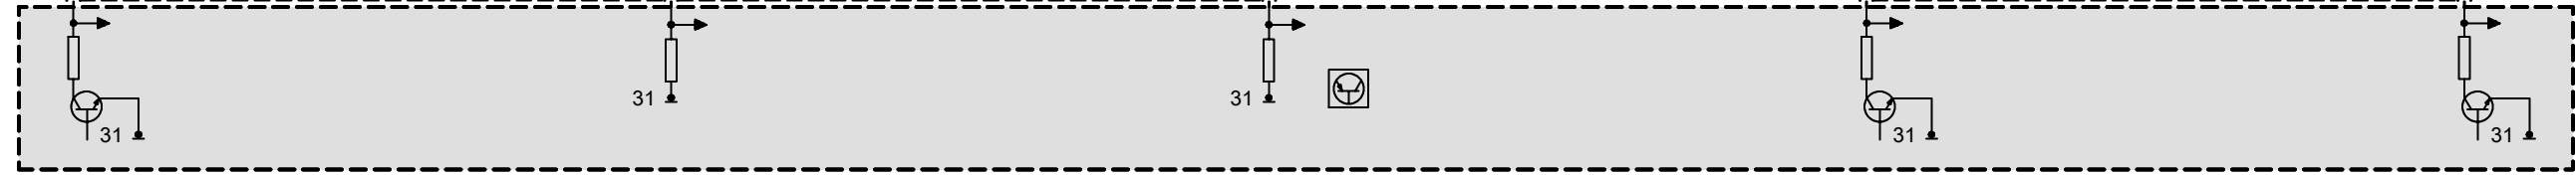

A41a
Fuse holder, front

A6009
Integrated supply module (IVM)

M135
Electric fan

Y13864
Solenoid, radiator shutter

A6000
DME control unit

B604
Temperature sensor at radiator outlet

B6236a
Engine coolant temperature sensor

Y6279
Characteristic map thermostat

A6000
DME control unit