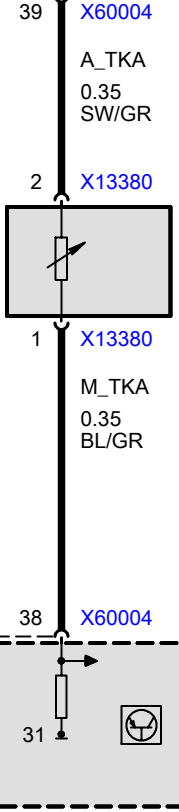

A41a
Fuse holder, front

A6009
Integrated supply module (IVM)

M135
Electric fan

Y13864
Solenoid, radiator shutter

A6000
DME control unit

B604
Temperature sensor at radiator outlet

B6236a
Engine coolant temperature sensor

Y6279
Characteristic map thermostat

A6000
DME control unit