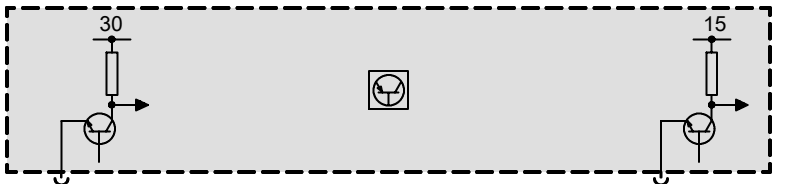

A41a
Fuse holder, front

A6009
Integrated supply module (IVM)

M135
Electric fan

Y13864
Solenoid, radiator shutter

A6000
DME control unit

B604
Temperature sensor at radiator outlet

B6236a
Engine coolant temperature sensor

Y6279
Characteristic map thermostat

A6000
DME control unit