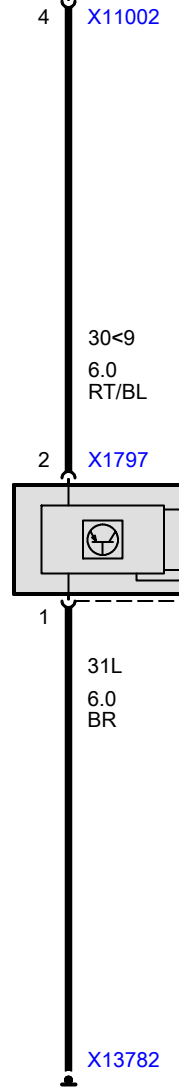

A41a
Fuse holder, front

A6009
Integrated supply module (IVM)

M135
Electric fan

Y13864
Solenoid, radiator shutter

A6000
DME control unit

B604
Temperature sensor at radiator outlet

B6236a
Engine coolant temperature sensor

Y6279
Characteristic map thermostat

A6000
DME control unit