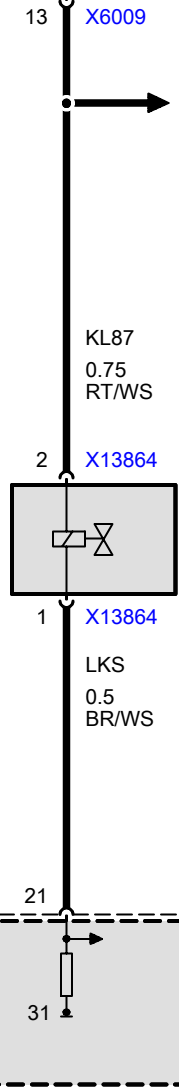

A41a
Fuse holder, front

A6009
Integrated supply module (IVM)

M135
Electric fan

Y13864
Solenoid, radiator shutter

A6000
DME control unit

B604
Temperature sensor at radiator outlet

B6236a
Engine coolant temperature sensor

Y6279
Characteristic map thermostat

A6000
DME control unit