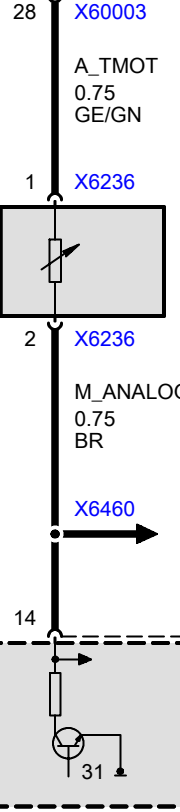

A41a
Fuse holder, front

A6009
Integrated supply module (IVM)

M135
Electric fan

Y13864
Solenoid, radiator shutter

A6000
DME control unit

B604
Temperature sensor at radiator outlet

B6236a
Engine coolant temperature sensor

Y6279
Characteristic map thermostat

A6000
DME control unit