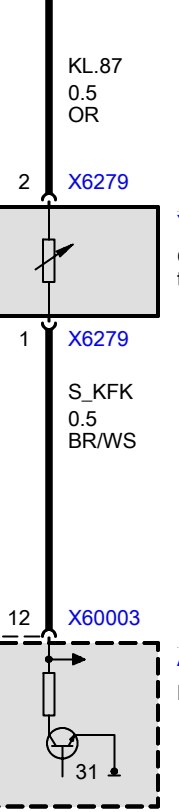

A41a
Fuse holder, front

A6009
Integrated supply module (IVM)

M135
Electric fan

Y13864
Solenoid, radiator shutter

A6000
DME control unit

B604
Temperature sensor at radiator outlet

B6236a
Engine coolant temperature sensor

Y6279
Characteristic map thermostat

A6000
DME control unit