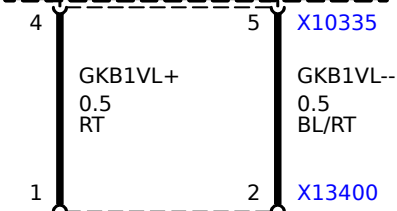

A157

Satellite, left B--pillar

A158

Satellite, right B--pillar

X10335

X13400

G32

Generator for seat
belt force limiter,
front left

X10336

X13401

G33

Generator for seat
belt force limiter,
front right