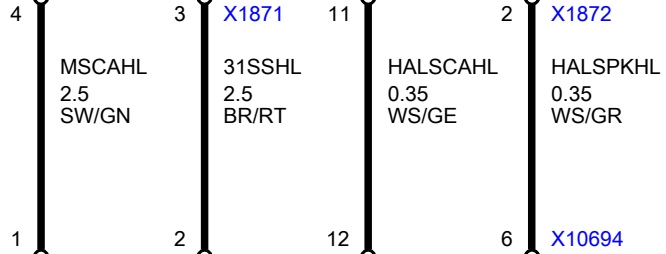

A209  
Rear door module,  
driver's side

S255  
System lock, rear  
door, driver's side

X10694  
13  
31L  
0.5  
BR  
X699