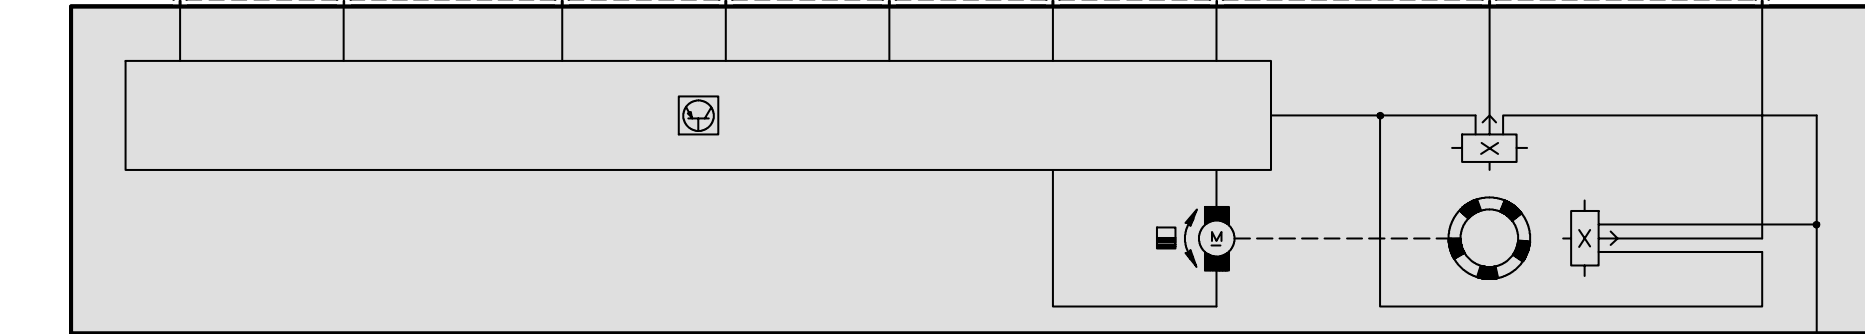

S110
Roller sun blind
switch, rear door,
driver's side

A209
Rear door module,
driver's side

M20
Power window motor,
rear door, driver's
side

X13467

X1091

X10669

X10665

X714