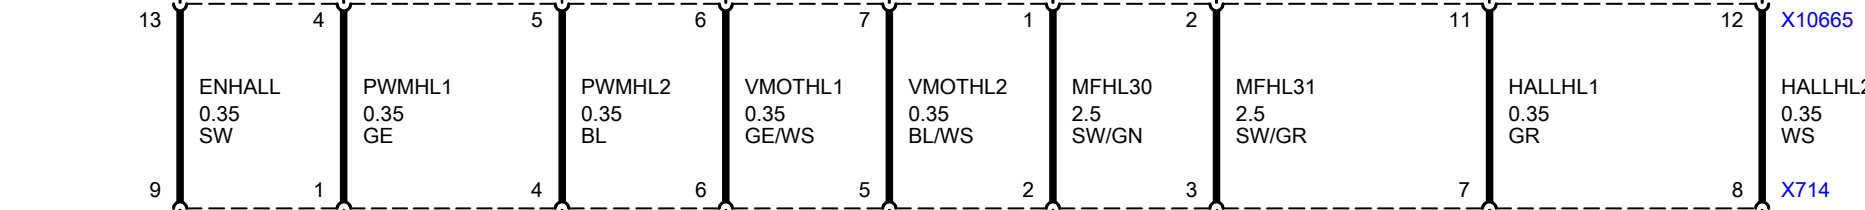

S110
Roller sun blind
switch, rear door,
driver's side

A209
Rear door module,
driver's side

M20
Power window motor,
rear door, driver's
side

X13467

X1091

X10669

X10665

X714