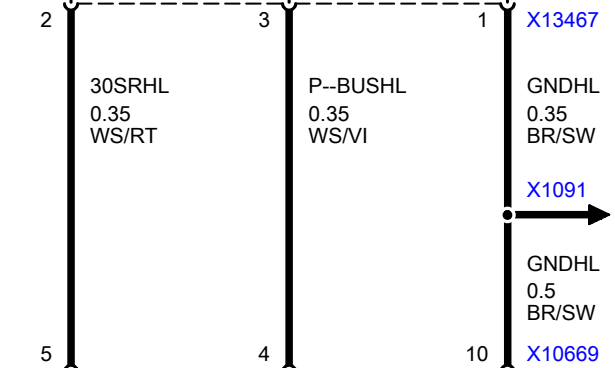

S110
Roller sun blind
switch, rear door,
driver's side

A209
Rear door module,
driver's side

M20
Power window motor,
rear door, driver's
side

X13467

X1091

X10669

X10665

X714