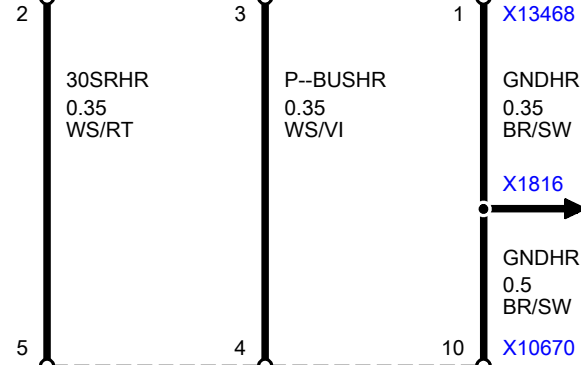

**S691**  
Roller sun blind  
switch, rear door,  
passenger's side

**X13468**

**X1816**

**X10670**

**A210**  
Rear door module,  
passenger's side

**X10666**

**X720**

**M22**  
Power window motor,  
rear door, passen-  
ger's side