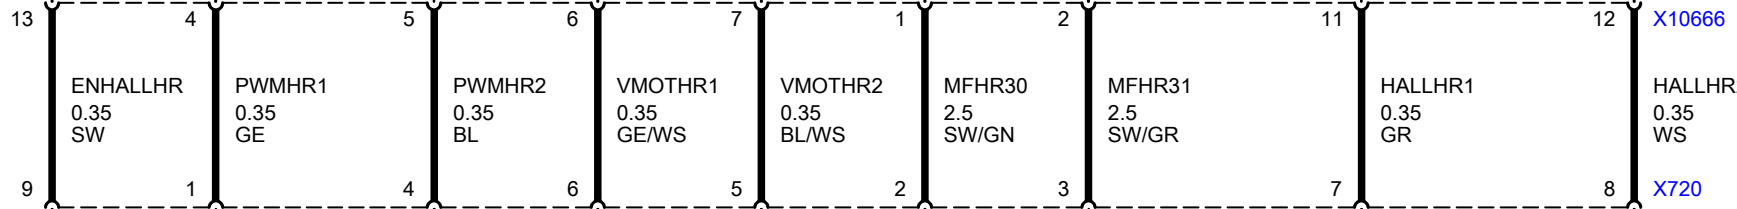

**S691**  
Roller sun blind  
switch, rear door,  
passenger's side

**X13468**

**X1816**

**X10670**

**A210**  
Rear door module,  
passenger's side

**X10666**

**X720**

**M22**  
Power window motor,  
rear door, passen-  
ger's side