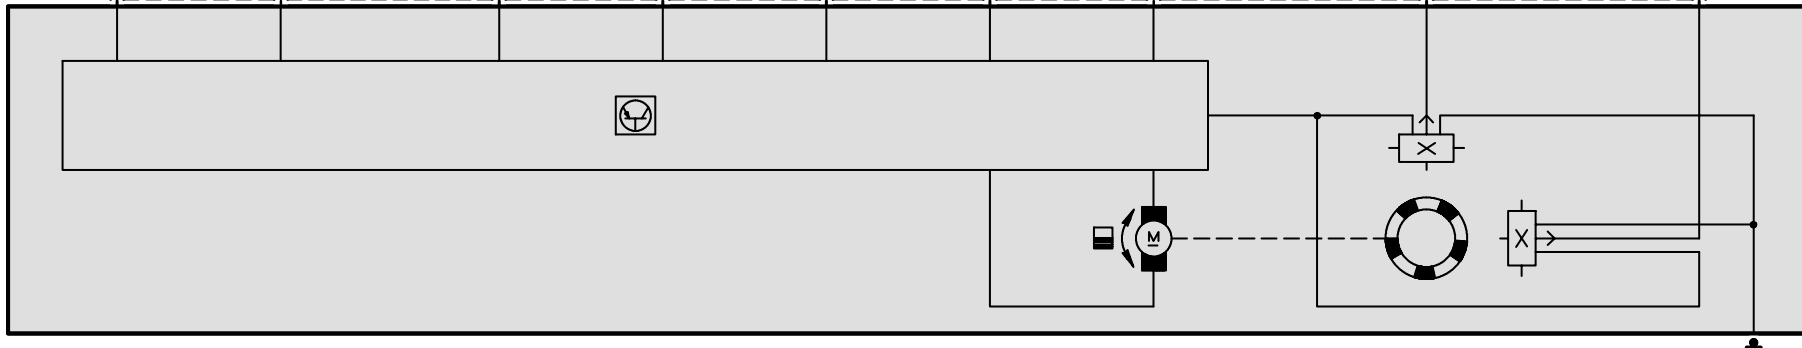

**S691**  
Roller sun blind  
switch, rear door,  
passenger's side

**X13468**

**X1816**

**X10670**

**A210**  
Rear door module,  
passenger's side

**X10666**

**X720**

**M22**  
Power window motor,  
rear door, passen-  
ger's side