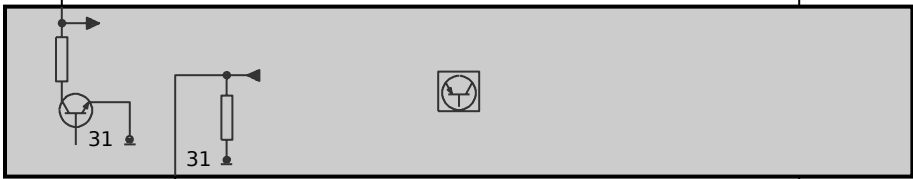

N22
CD changer

2 X18180

31
0.75
BR

X13016

2 X10639

MOST
1.0
GN

I01555
Component(s) according to ve-
hicle equipment level