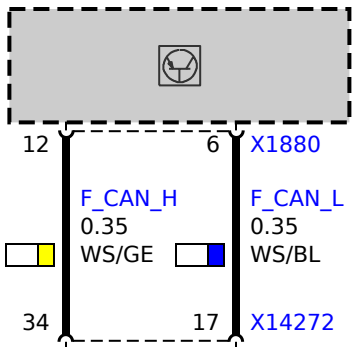

A72  
Steering column switch center

A4010  
Junction box  
A4010a

A2249  
Digital diesel electronics control unit