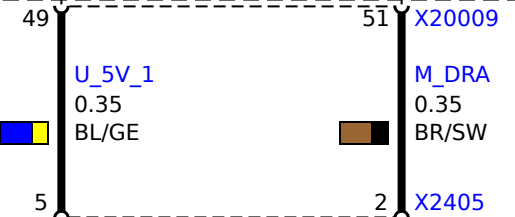

A2249
Digital diesel electronics control unit

U_5V_1
0.35
BL/GE

M_DRA
0.35
BR/SW

B2365a
Swirl flap actuator

A_DRA
0.35
GE

T_DRAPOS
0.75
WS/GR

T_DRANEG
0.75
WS/GN

A2249
Digital diesel electronics control unit