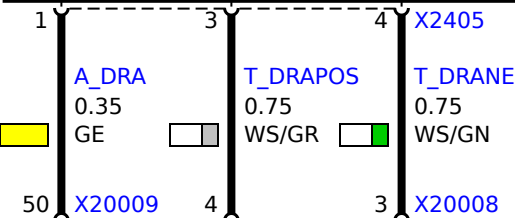

A2249
Digital diesel electronics control unit

U_5V_1
0.35
BL/GE

M_DRA
0.35
BR/SW

B2365a
Swirl flap actuator

A_DRA
0.35
GE

T_DRAPOS
0.75
WS/GR

T_DRANEG
0.75
WS/GN

A2249
Digital diesel electronics control unit