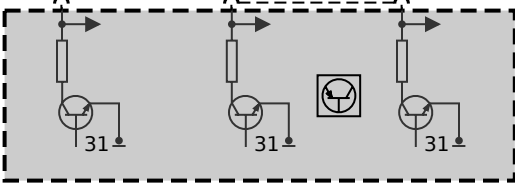

A2249
Digital diesel electronics control unit

U_5V_1
0.35
BL/GE

M_DRA
0.35
BR/SW

B2365a
Swirl flap actuator

A_DRA
0.35
GE

T_DRAPOS
0.75
WS/GR

T_DRANEG
0.75
WS/GN

A2249
Digital diesel electronics control unit