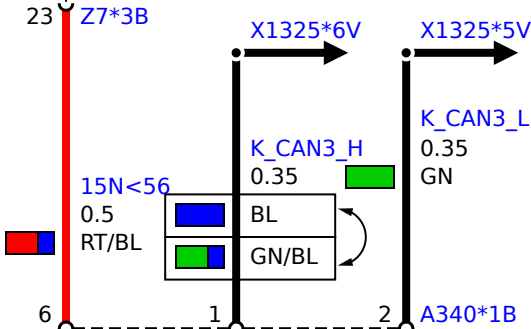

Z7  
Front power distribution box

A340  
Vehicle Sound Generator