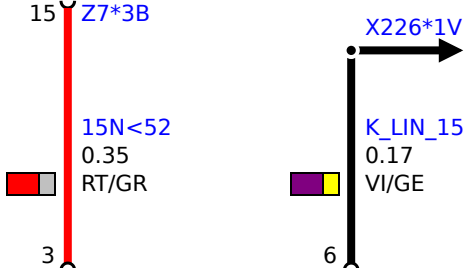

Z7 Front power distribution box

A21 Roof function centre

A22 Siren and tilt sensor

E26 Roof aerial
6) LED alarm system

without LED alarm system in roof-mounted aerial

only F57

with LED alarm system in roof-mounted aerial

DWAL 0.35 GR/SW

A60 Electrochromic interior rear view mirror
1) LED antitheft alarm system
2) High beam assistant sensor and control

31 0.35 BR/SW

Z10*5B