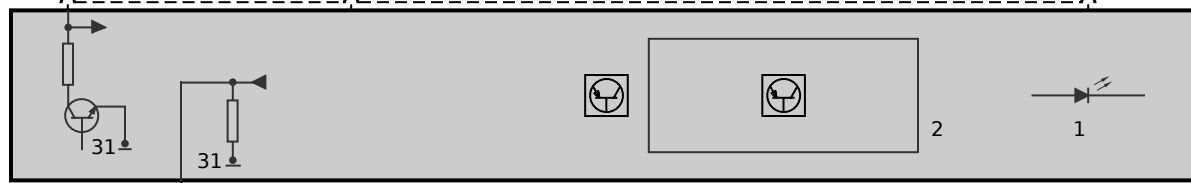

Z7 Front power distribution box

A21 Roof function centre

A22 Siren and tilt sensor

E26 Roof aerial
6) LED alarm system

without LED alarm system in roof-mounted aerial

only F57

with LED alarm system in roof-mounted aerial

DWAL 0.35 GR/SW

A60 Electrochromic interior rear view mirror
1) LED antitheft alarm system
2) High beam assistant sensor and control

31 0.35 BR/SW

Z10*5B