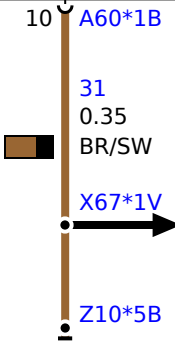

Z7 Front power distribution box

A21 Roof function centre

A22 Siren and tilt sensor

E26 Roof aerial
6) LED alarm system

without LED alarm system in roof-mounted aerial

only F57

with LED alarm system in roof-mounted aerial

DWAL 0.35 GR/SW

A60 Electrochromic interior rear view mirror
1) LED antitheft alarm system
2) High beam assistant sensor and control

31 0.35 BR/SW

Z10*5B