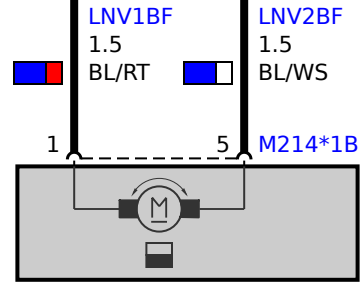

2 **Z7*6B**

15 **X12*1B**

8 **S154*1B**

S154
Seat adjustment switch block, front passenger side

12 **X247*1V**

9 **SNV1BF**
1.5
WS/SW

7 **SLV1BF**
1.5
WS/VI

1 **SHV2BF**
1.5
GN/VI

6 **S154*1B**