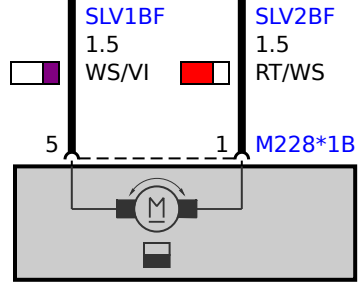

2 **Z7*6B**

15 **X12*1B**

8 **S154*1B**

S154
Seat adjustment switch block, front passenger side

12 **X247*1V**

9 **SNV1BF**
1.5
WS/SW

7 **SLV1BF**
1.5
WS/VI

1 **SHV2BF**
1.5
GN/VI

6 **S154*1B**