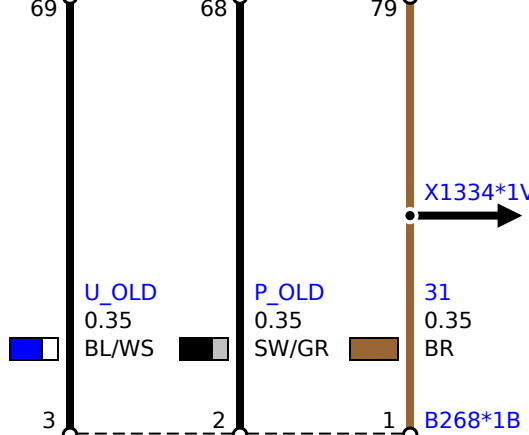

Z42  
Power distribution box

B6120  
Oil-level sensor

B268  
Engine-oil pressure sensor

Y84  
Oil pressure control valve

Z42  
Power distribution box