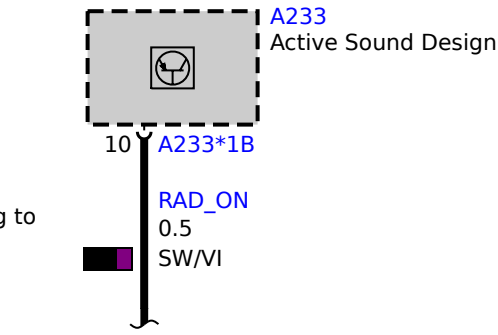

with terminating resistor

without terminating resistor

with Active Sound Design

without Active Sound Design

A42
Headunit