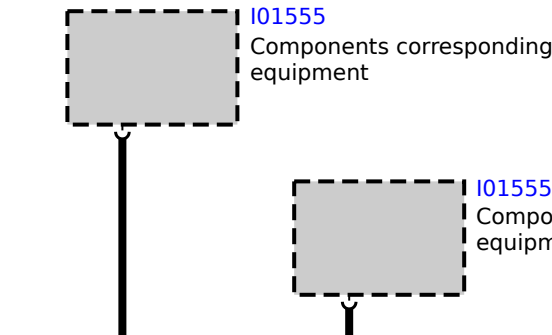

with terminating resistor

without terminating resistor

with Active Sound Design

without Active Sound Design

A42
Headunit