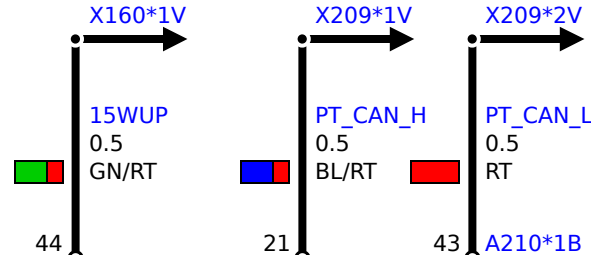

Z2
Fuse holder, rear

A210
SCR control unit