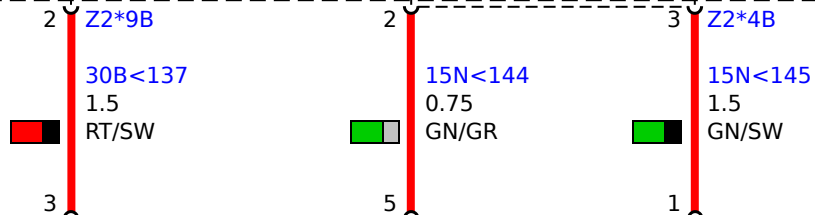

Z2
Fuse holder, rear

A210
SCR control unit