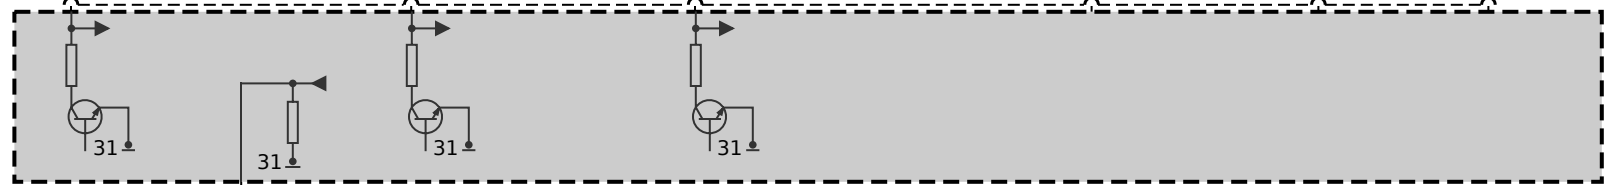

Z2
Fuse holder, rear

A210
SCR control unit