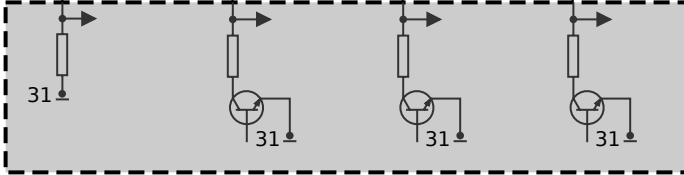

A460
Digital diesel electronics