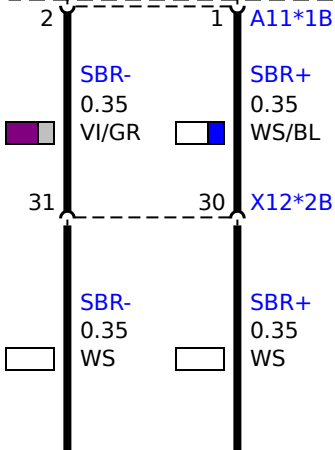

A11
Crash safety module

A126
Seat occupancy detector, front passenger