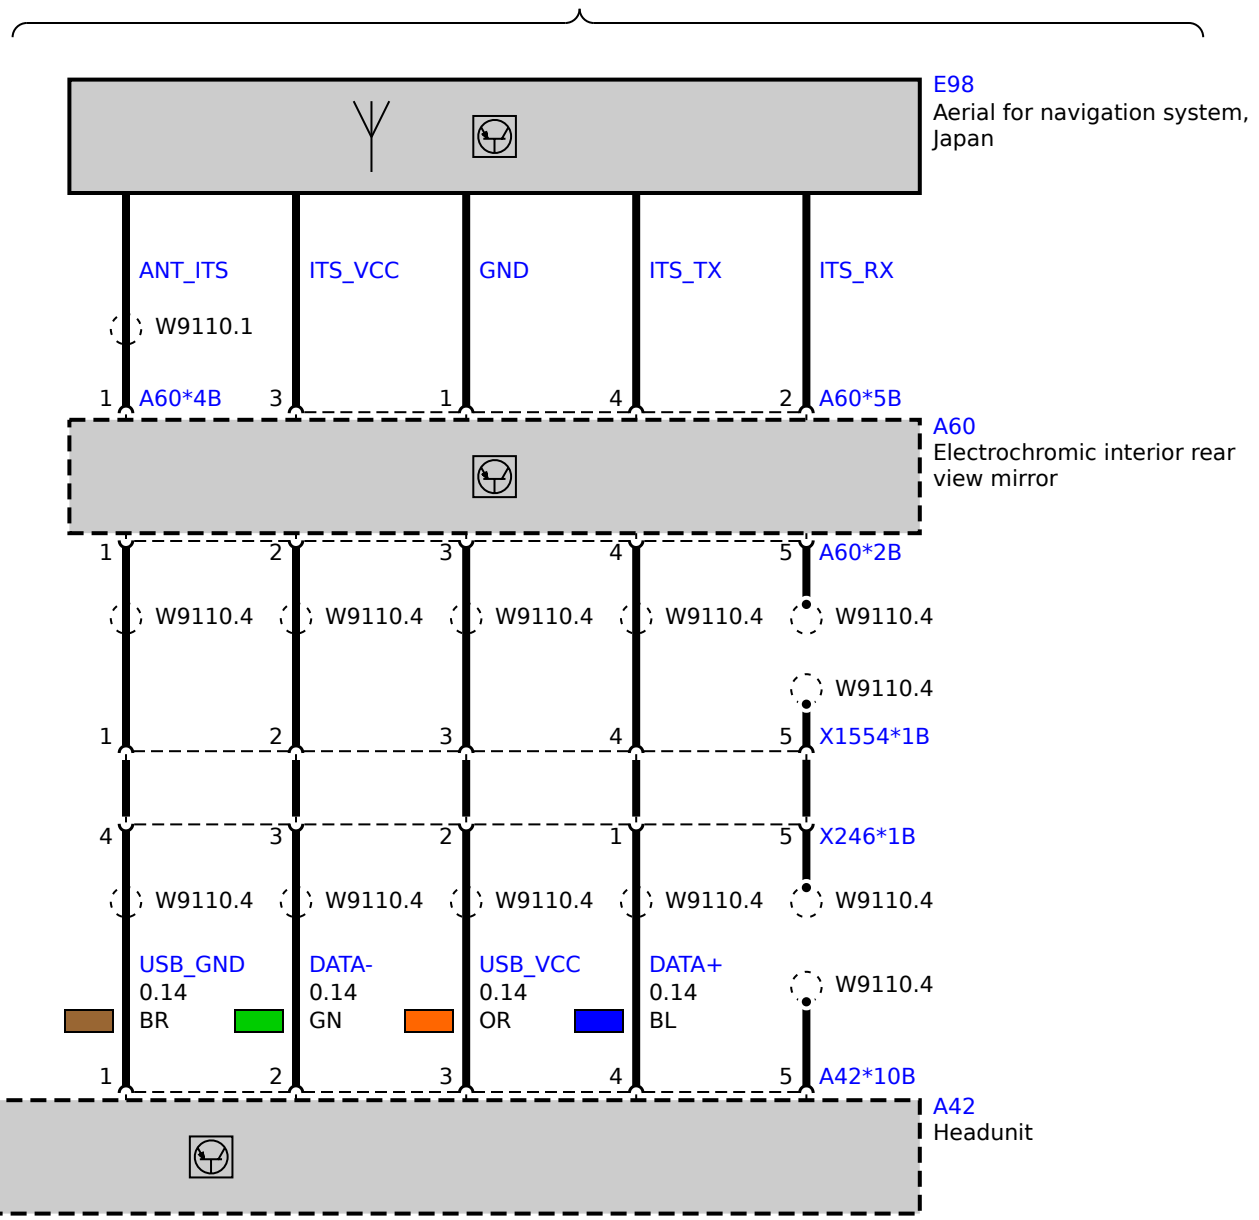

Japan

E98
Aerial for navigation system,
Japan

A60
Electrochromic interior rear
view mirror

E26
Roof aerial
5) GPS aerial

A42
Headunit