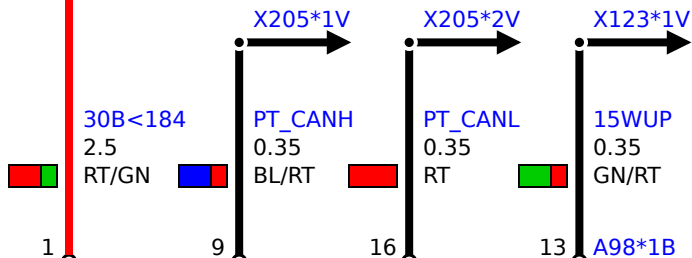

Z2
Fuse holder, rear

1 Z2*9B

A98
Fuel pump control (EKPS)

2 A98*1B

31
2.5
BR

MEKP+
2.5
RT/GN

MEKP-
2.5
BR

4 X94*1B

M14
Electric fuel pump

Z10*12B