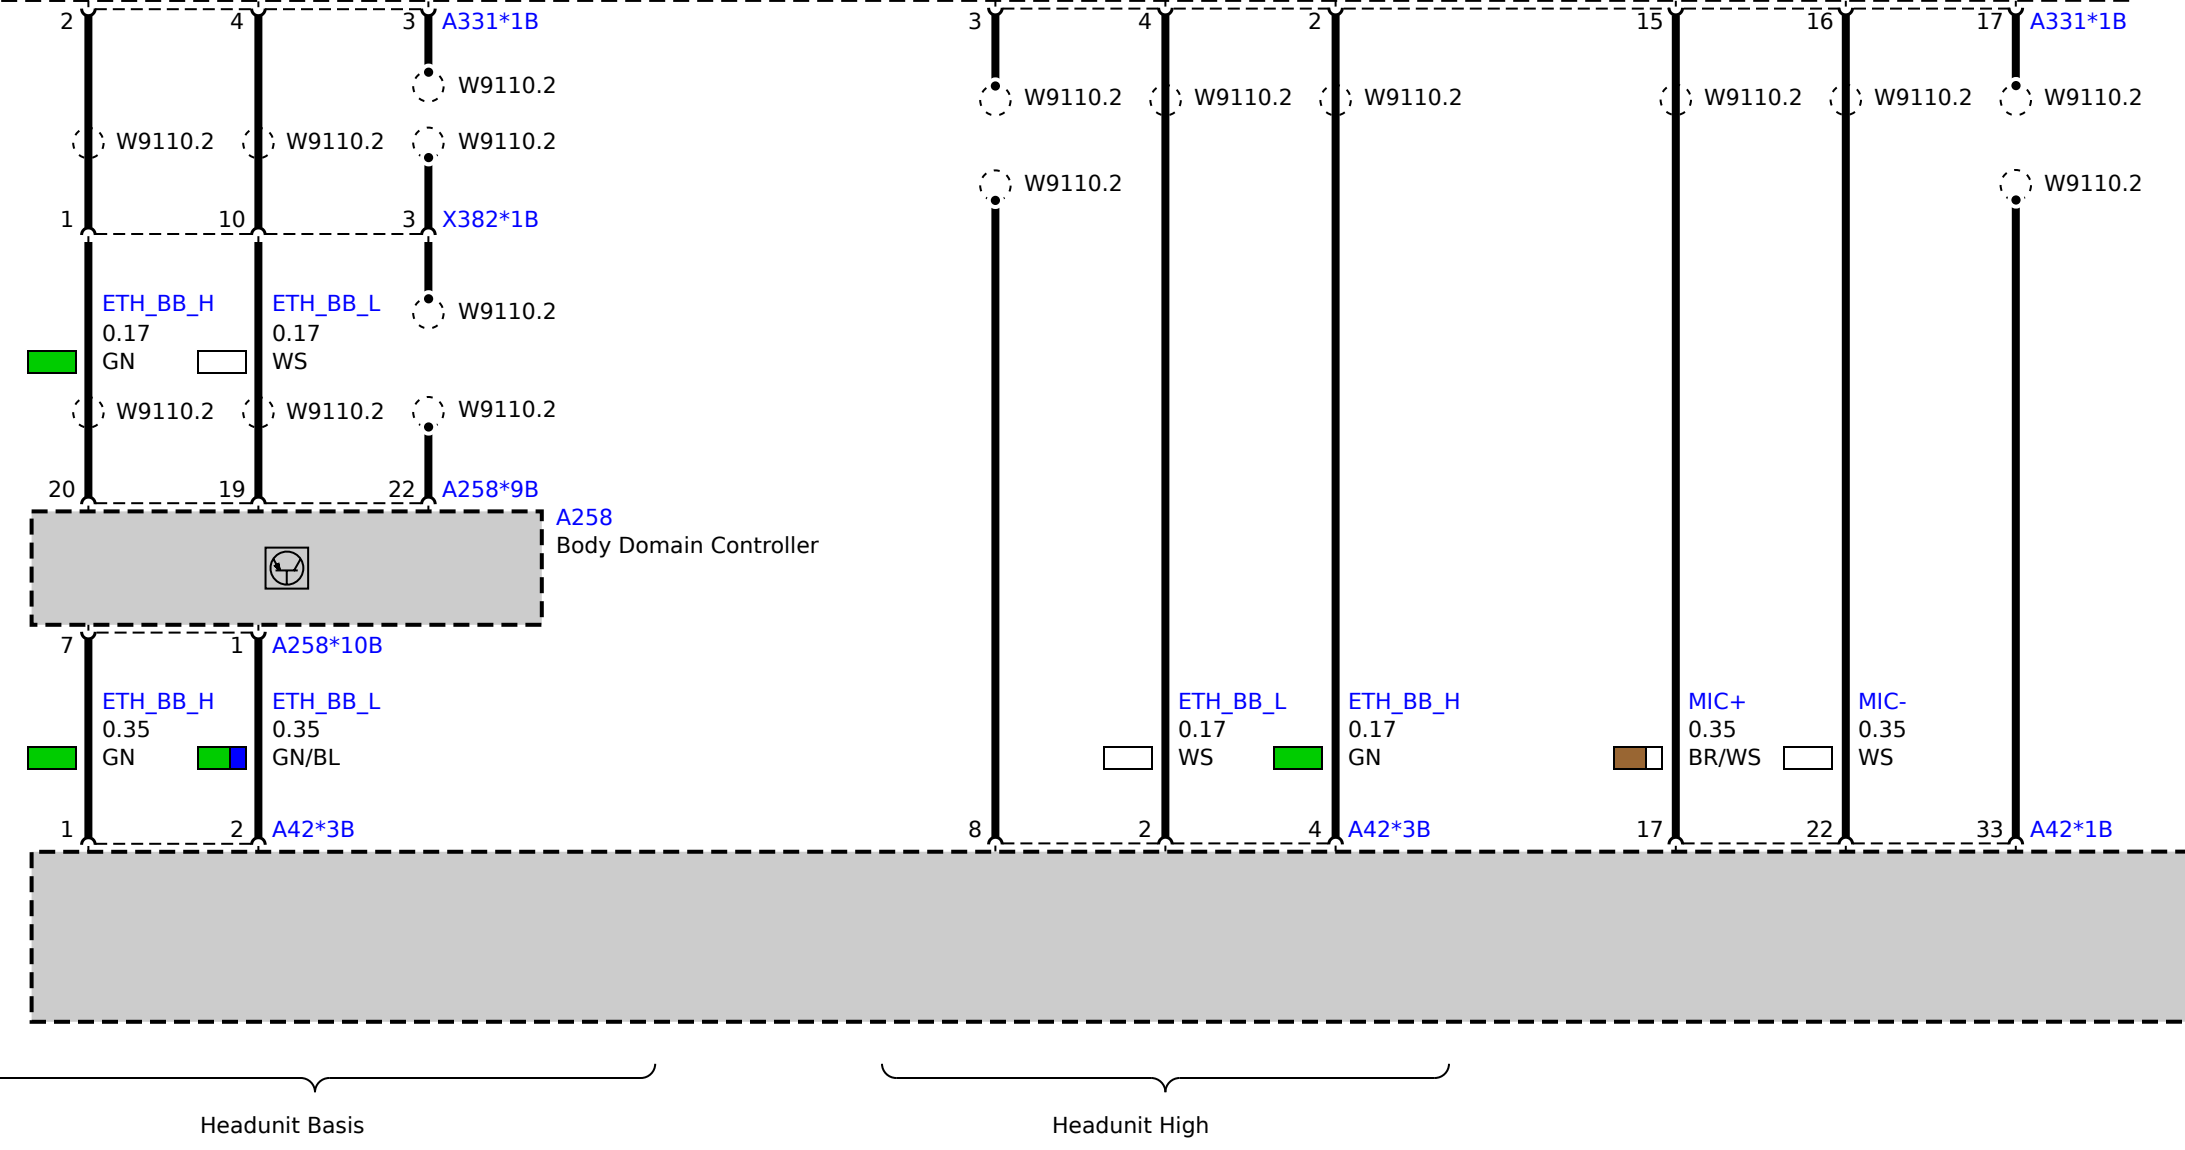

with telematics

A42 Headunit