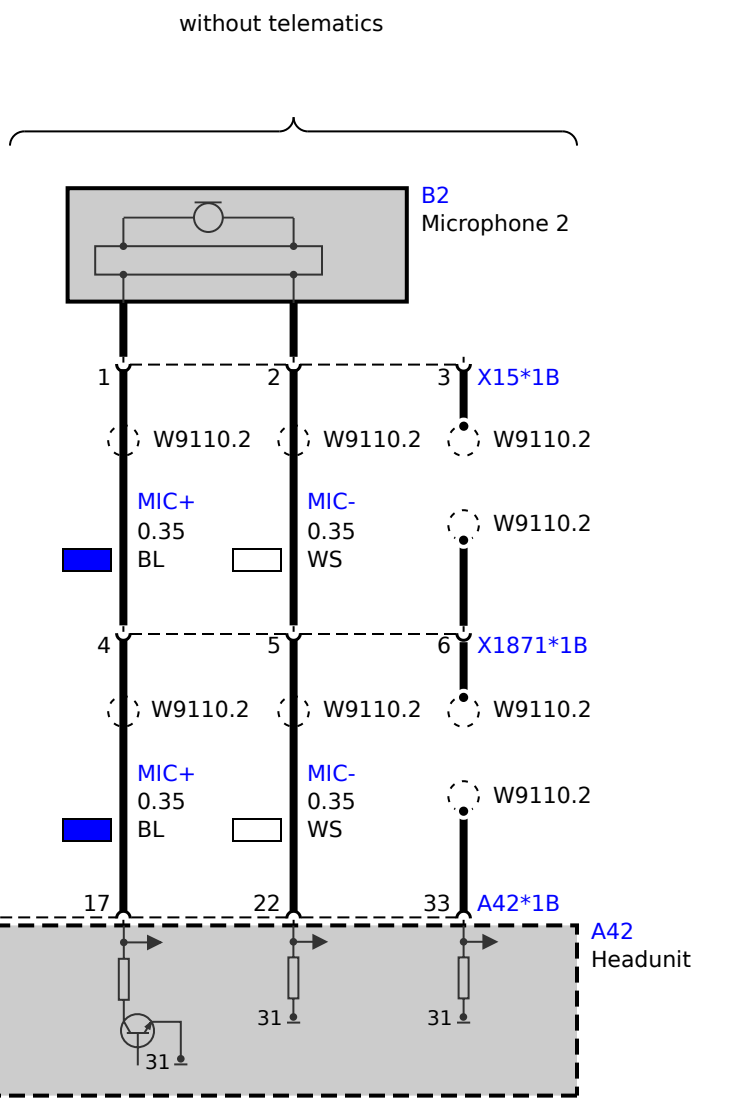

with telematics

A42 Headunit