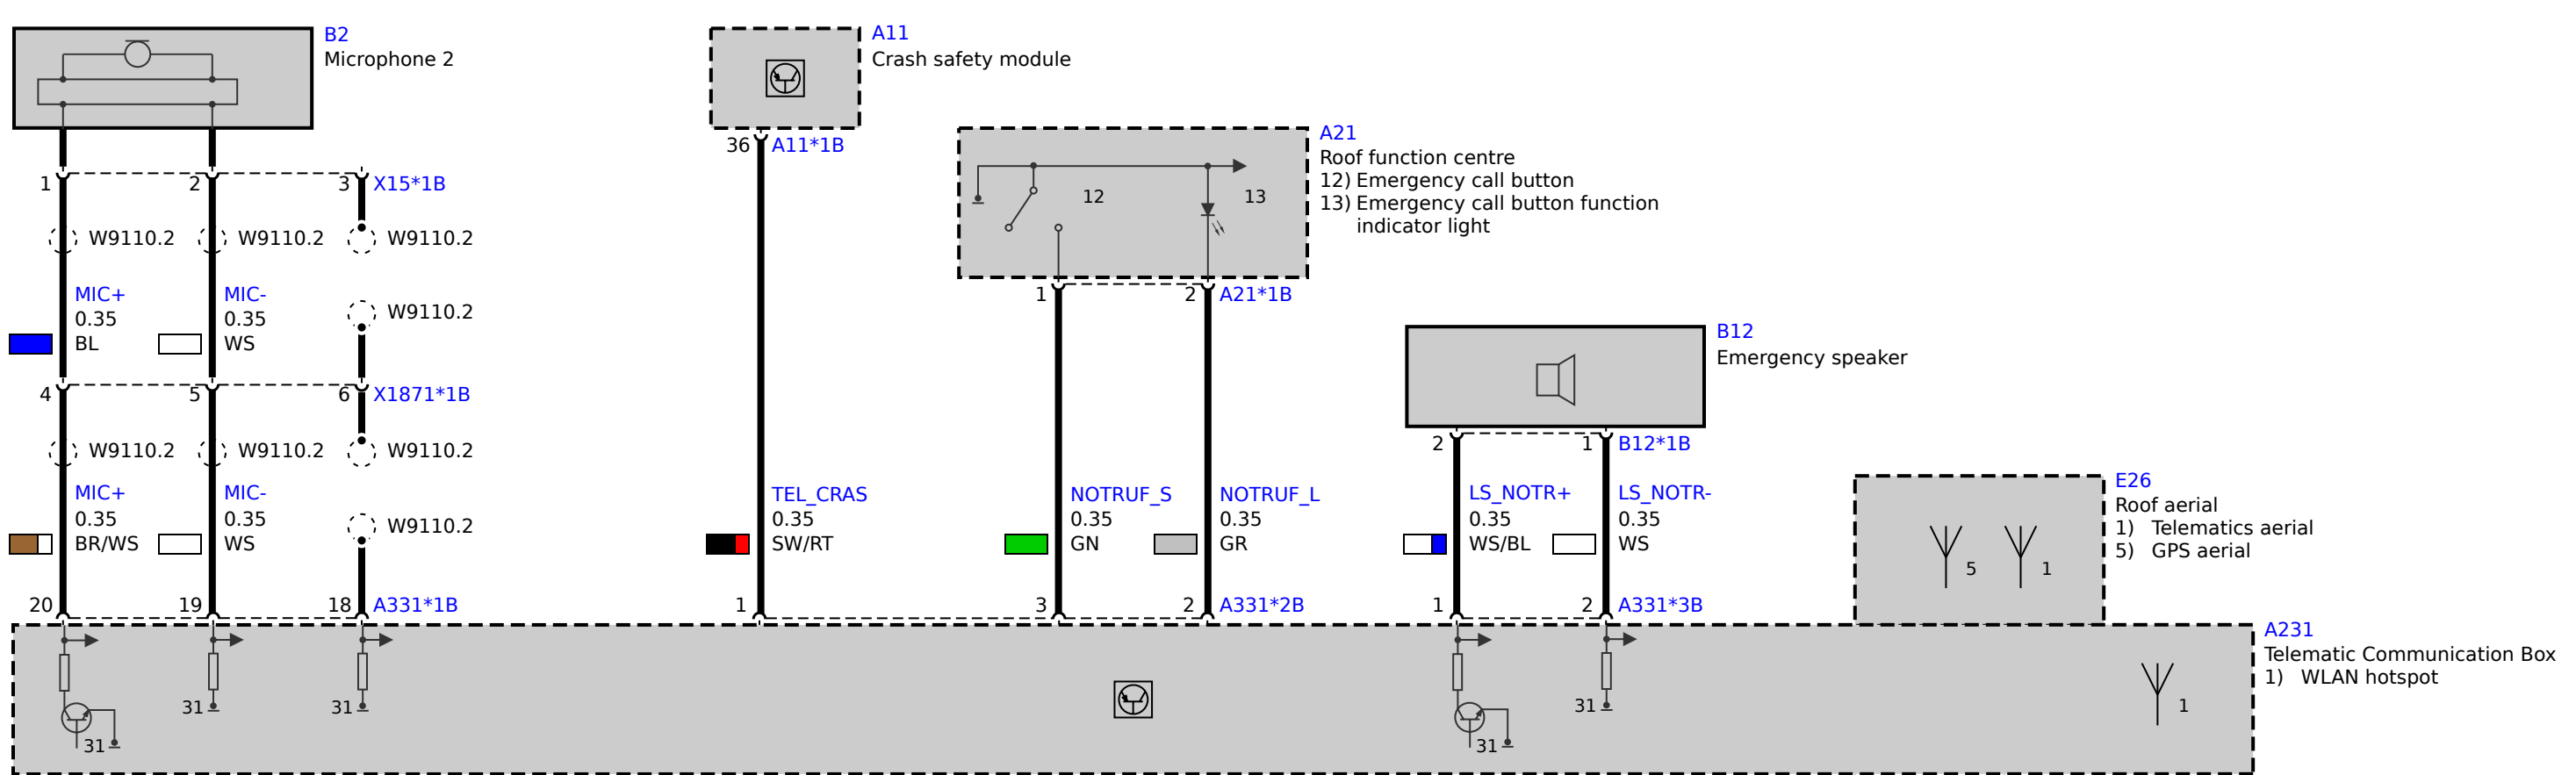

with telematics

A42 Headunit