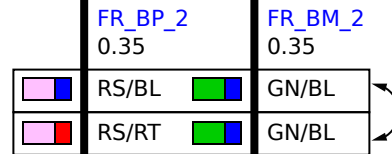

Z2a
Power distribution box, rear

A258
Body Domain Controller

A333
Vertical dynamics platform