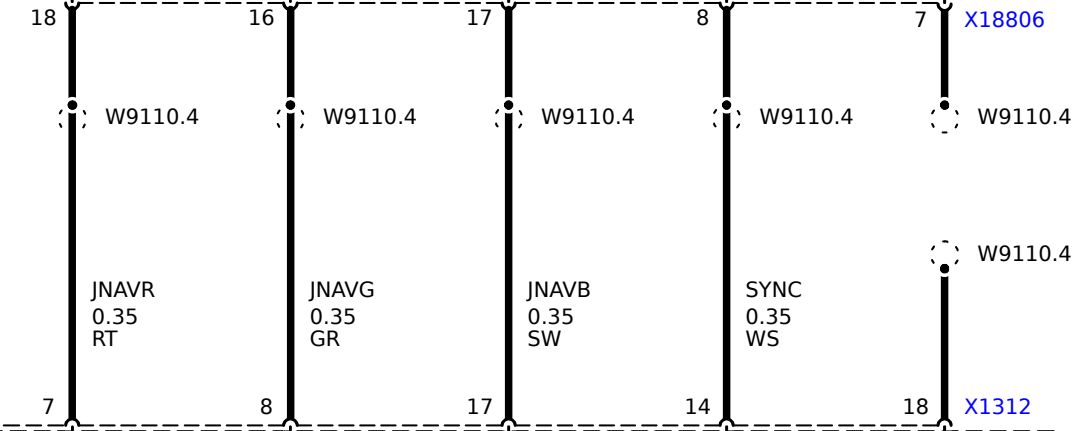

A22
Electrochromic interior rear view mirror

A2
Instrument cluster

A63
Integrated electronic control unit (IKE)

A197
Video module

A112
Navigation control unit

N9
Radio

U407
Basic interface, telephone