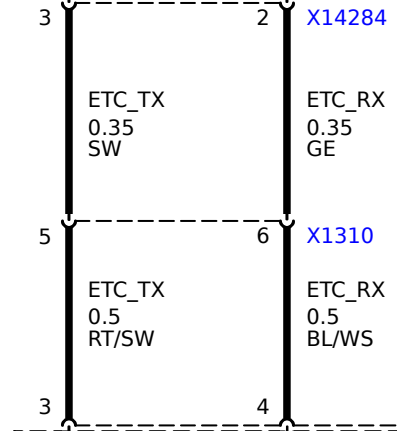

A22
Electrochromic interior rear view mirror

A2
Instrument cluster

A63
Integrated electronic control unit (IKE)

A197
Video module

A112
Navigation control unit

N9
Radio

U407
Basic interface, telephone