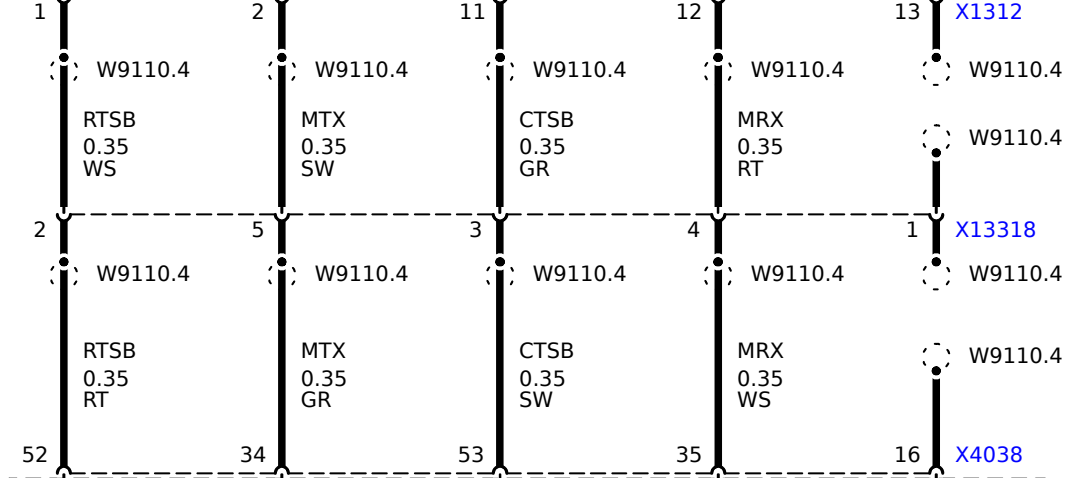

A22
Electrochromic interior rear view mirror

A2
Instrument cluster

A63
Integrated electronic control unit (IKE)

A197
Video module

A112
Navigation control unit

N9
Radio

U407
Basic interface, telephone