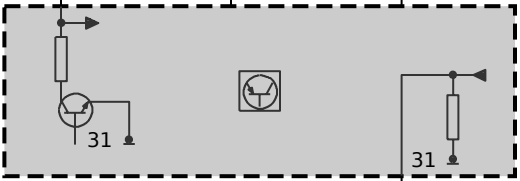

N554
Rear seat entertainment

31

31

26

X16807

31
0.5
BR

X13016