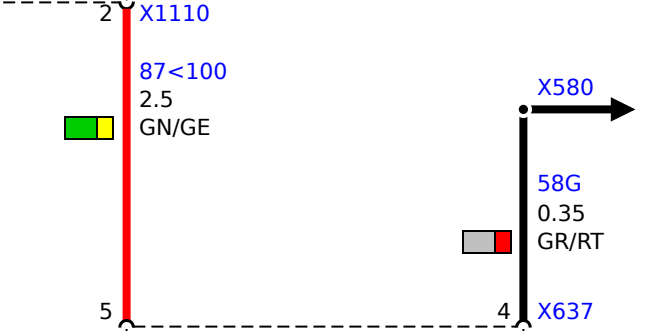

K9
Power-saving relay, terminal 15

S68
Seat heating switch, rear left

S69
Seat heating switch, rear right

E66b
Seat cushion heating, rear left
1) Temperature sensor, rapid heating zone
2) Rapid heating zone