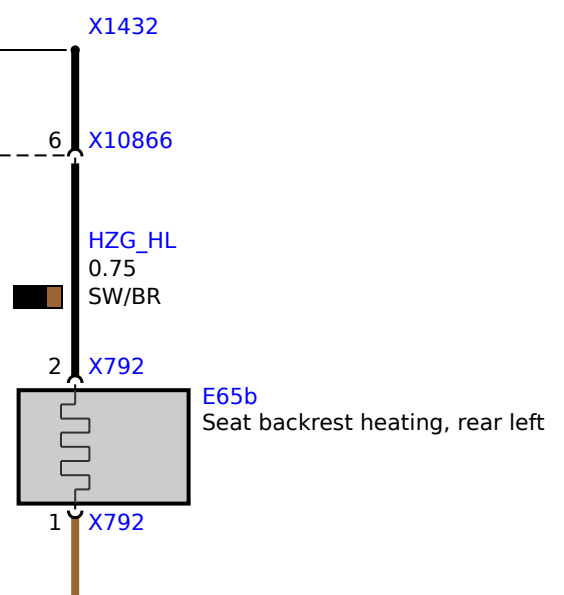

K9
Power-saving relay, terminal 15

S68
Seat heating switch, rear left

S69
Seat heating switch, rear right

E66b
Seat cushion heating, rear left
1) Temperature sensor, rapid heating zone
2) Rapid heating zone

E65b
Seat backrest heating, rear left

E67b
Seat cushion heating, rear right
1) Temperature sensor, rapid heating zone
2) Rapid heating zone

E68b
Seat backrest heating, rear right