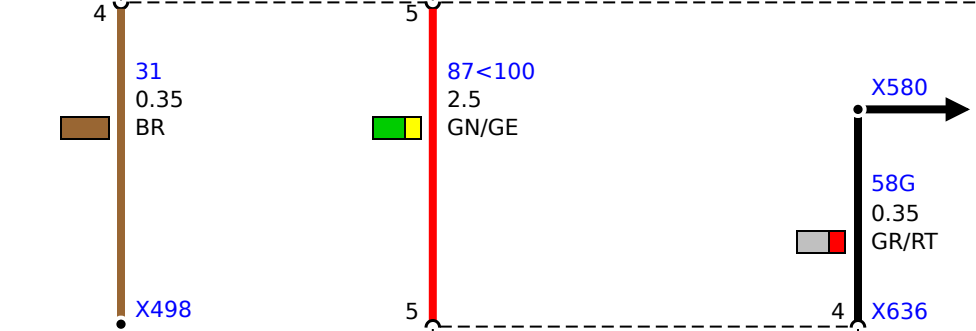

K9
Power-saving relay, terminal 15

S68
Seat heating switch, rear left

S69
Seat heating switch, rear right

E66b
Seat cushion heating, rear left
1) Temperature sensor, rapid heating zone
2) Rapid heating zone