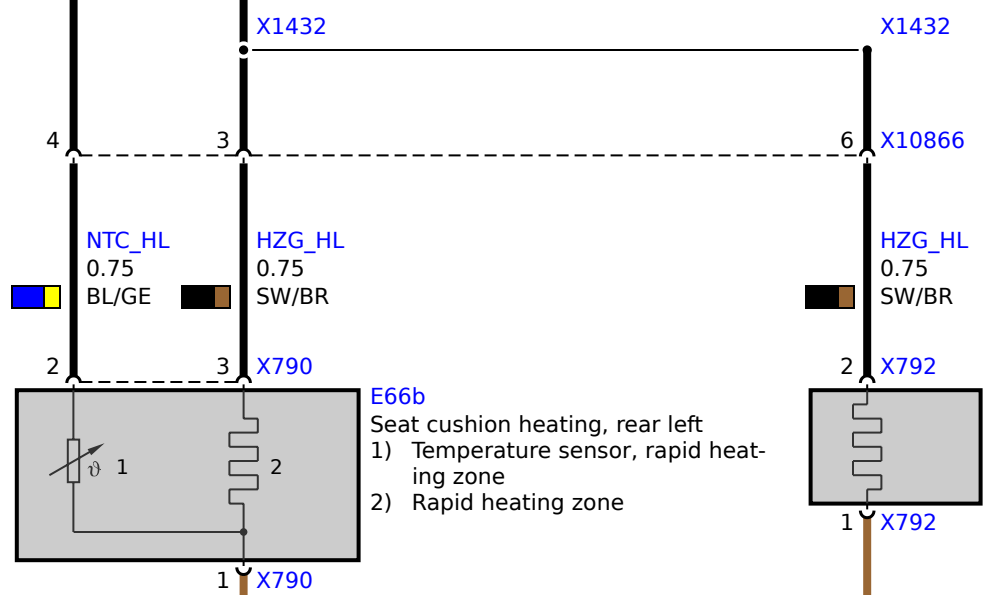

K9
Power-saving relay, terminal 15

S68
Seat heating switch, rear left

S69
Seat heating switch, rear right

E66b
Seat cushion heating, rear left
1) Temperature sensor, rapid heating zone
2) Rapid heating zone

E65b
Seat backrest heating, rear left

E67b
Seat cushion heating, rear right
1) Temperature sensor, rapid heating zone
2) Rapid heating zone

E68b
Seat backrest heating, rear right