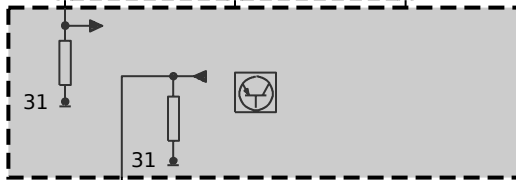

A118a
Electronic ride height control

6 X1448

31
0.75
BR

X13790