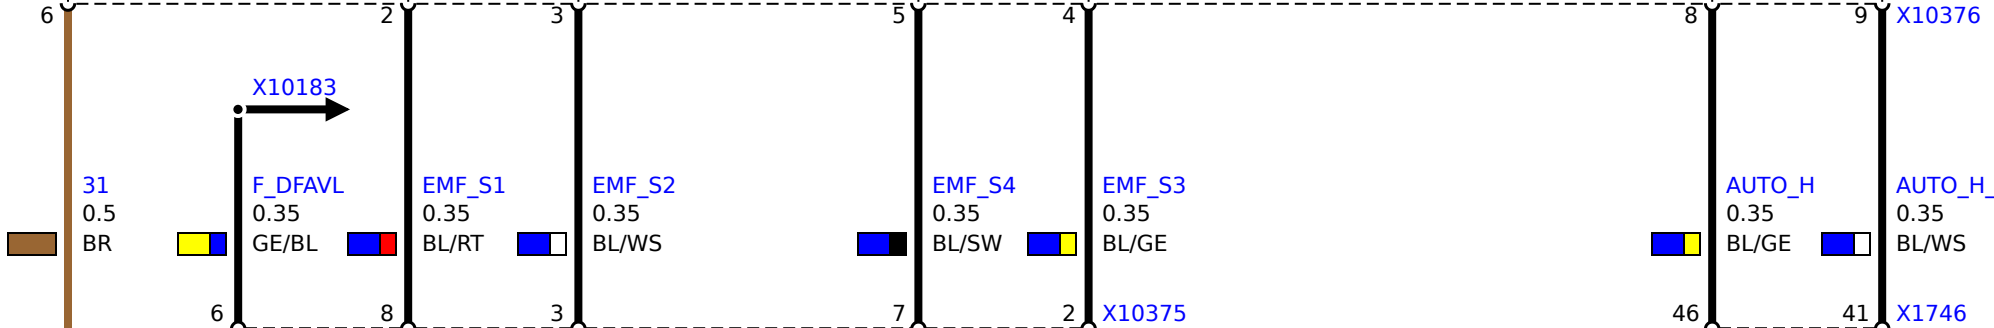

S243
Parking brake pushbutton
1) Auto Hold
2) Apply
3) Release

X13790 up to 2010_03
X34148 from 2010_04