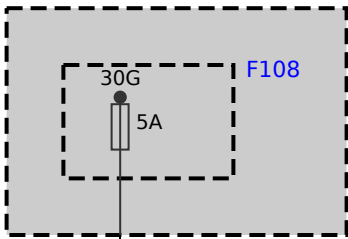

A42
Rear power distribution box

8 X11012

X15006

X15005

W9110.2

W9110.2

W9110.2

30G1<108
0.5
RT/GN

K_CAN_L
0.35
GN

K_CAN_H
0.35
WS

4

6

1

X16816

A244
Reversing camera

3 X16816