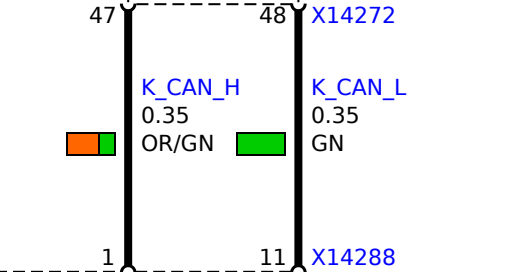

B57a
Rain/light solar sensor

A4010
Junction box

A14286
Function control centre, roof