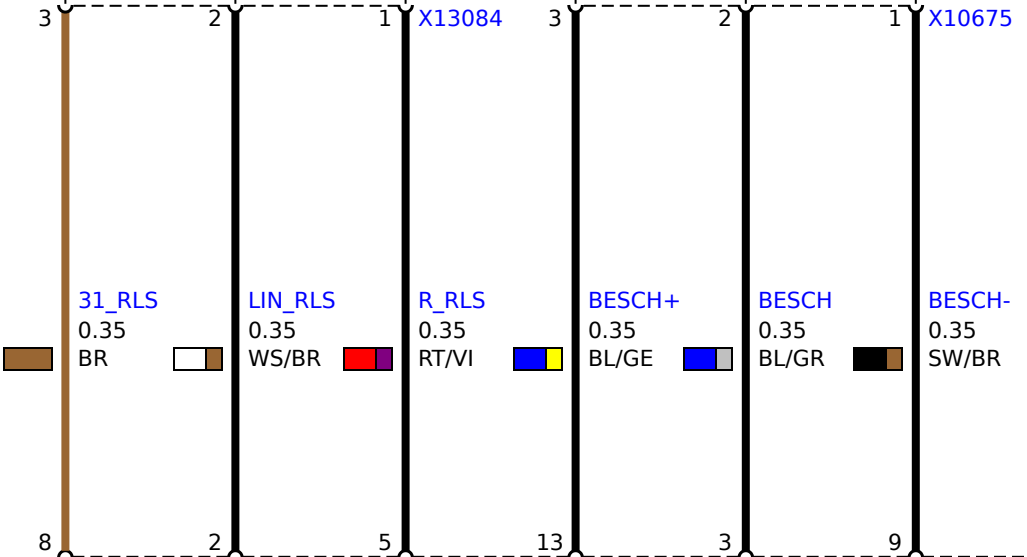

B57a
Rain/light solar sensor

A4010
Junction box

A14286
Function control centre, roof