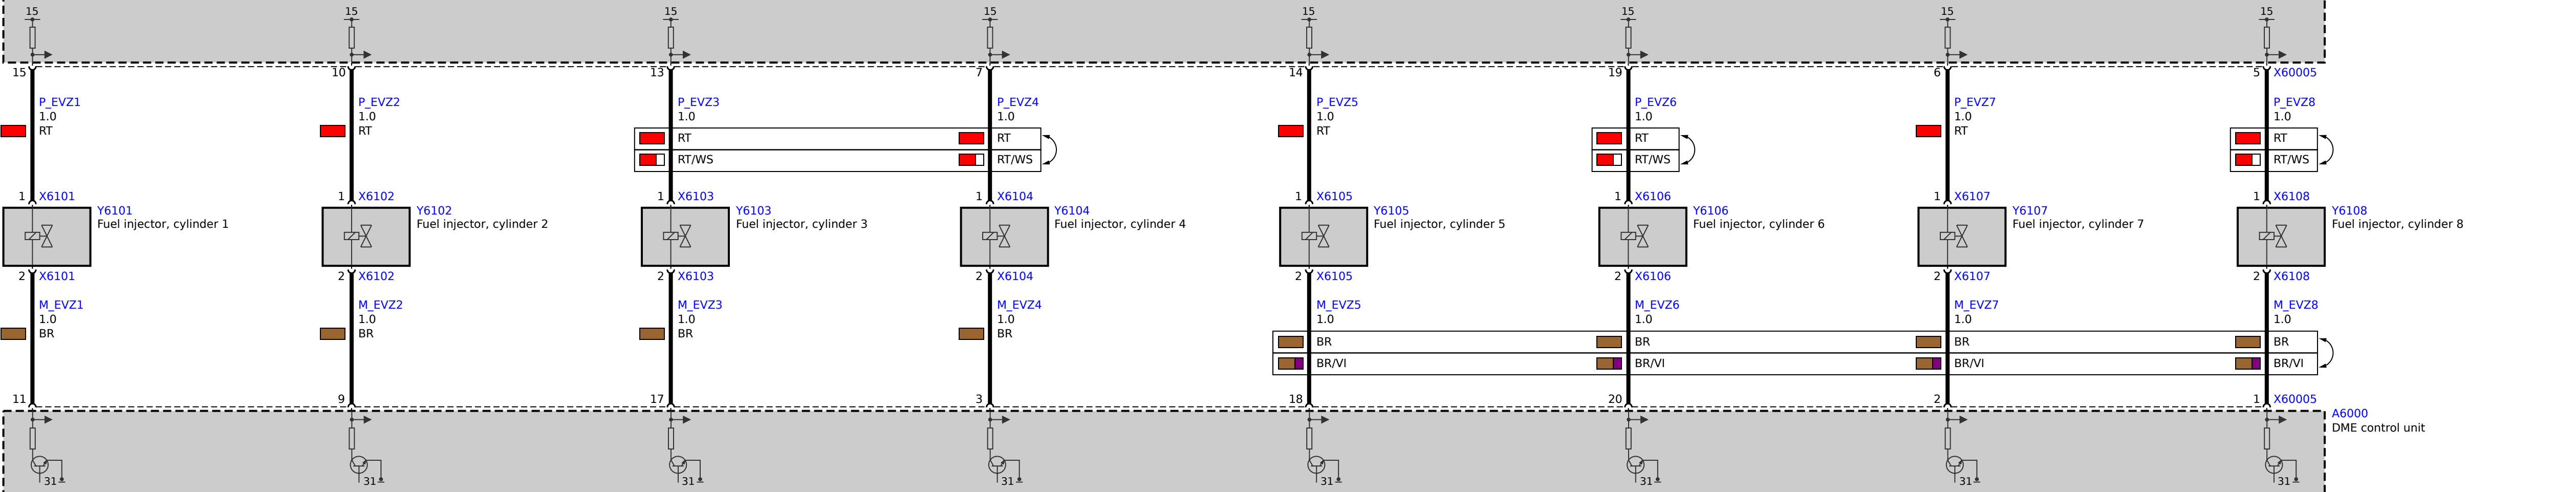

A6000  
DME control unit

A6000  
DME control unit