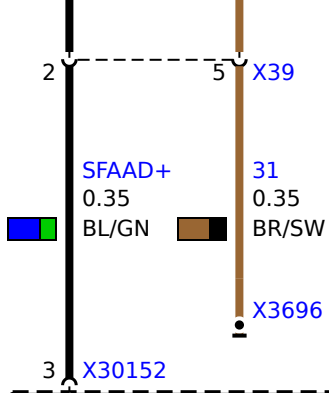

S490b
Switch for driver's airbag
switch-off

A11
Crash safety module

A493
Auxiliary module, systems

A83
Steering column switch cluster

B52
Inflator assemblies, driver's air-bag