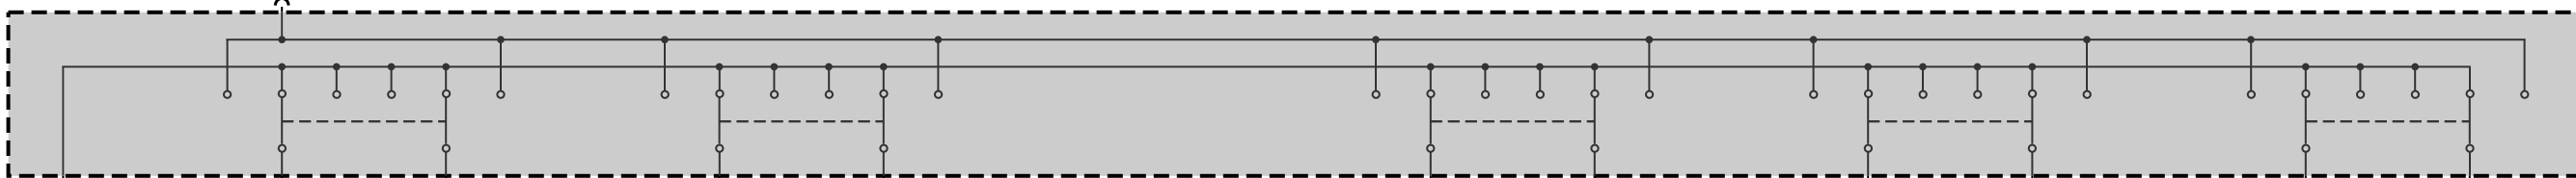

Z44  
Front right power distribution box

30B<55  
2.5  
RT/GE

15  
X12\*1B

30B<55  
2.5  
RT/GE

8  
S154\*1B

S154  
Seat adjustment switch block, front passenger side

S154\*1B

M222  
Seat angle adjustment drive, front passenger seat