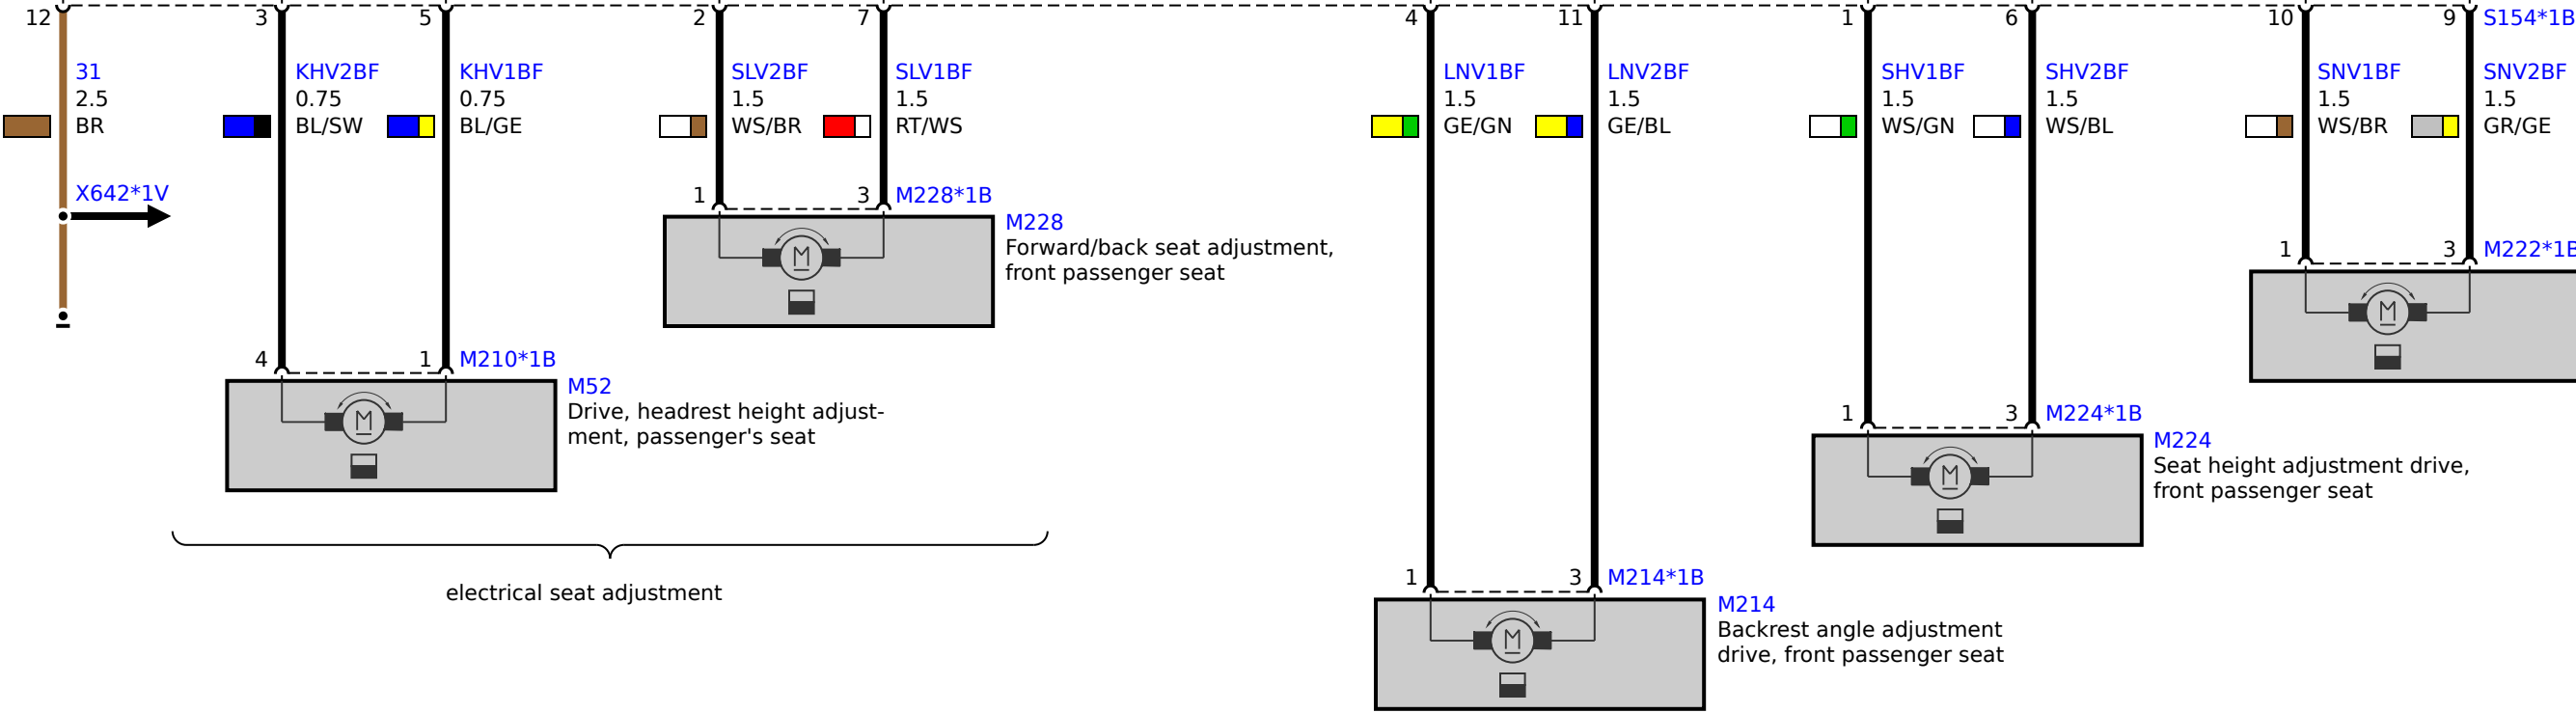

Z44  
Front right power distribution box

30B<55  
2.5  
RT/GE

15  
X12\*1B

30B<55  
2.5  
RT/GE

8  
S154\*1B

S154  
Seat adjustment switch block, front passenger side

S154\*1B

M222  
Seat angle adjustment drive, front passenger seat