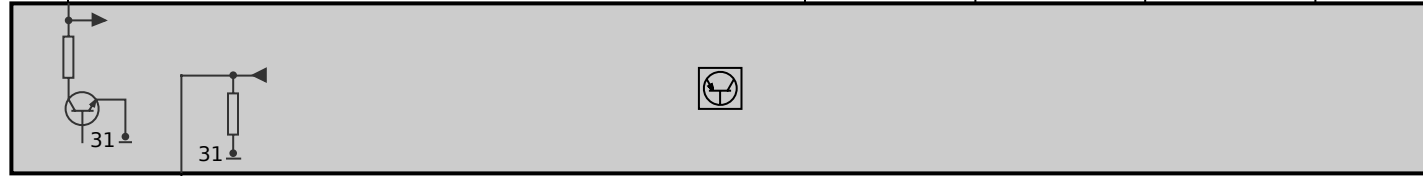

Z44  
Front right power distribution  
box

A258  
Body Domain Controller

A24  
Reversing camera

Z10\*12B