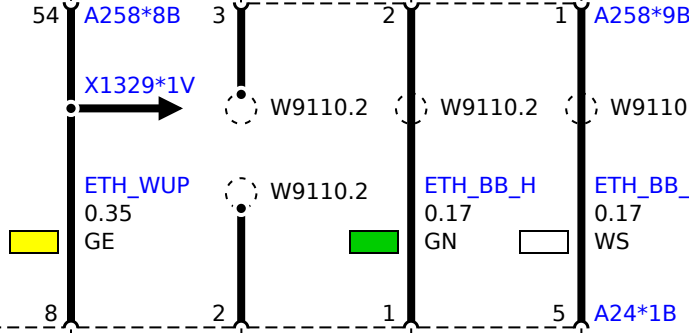

Z44  
Front right power distribution  
box

A258  
Body Domain Controller

A24  
Reversing camera

Z10\*12B