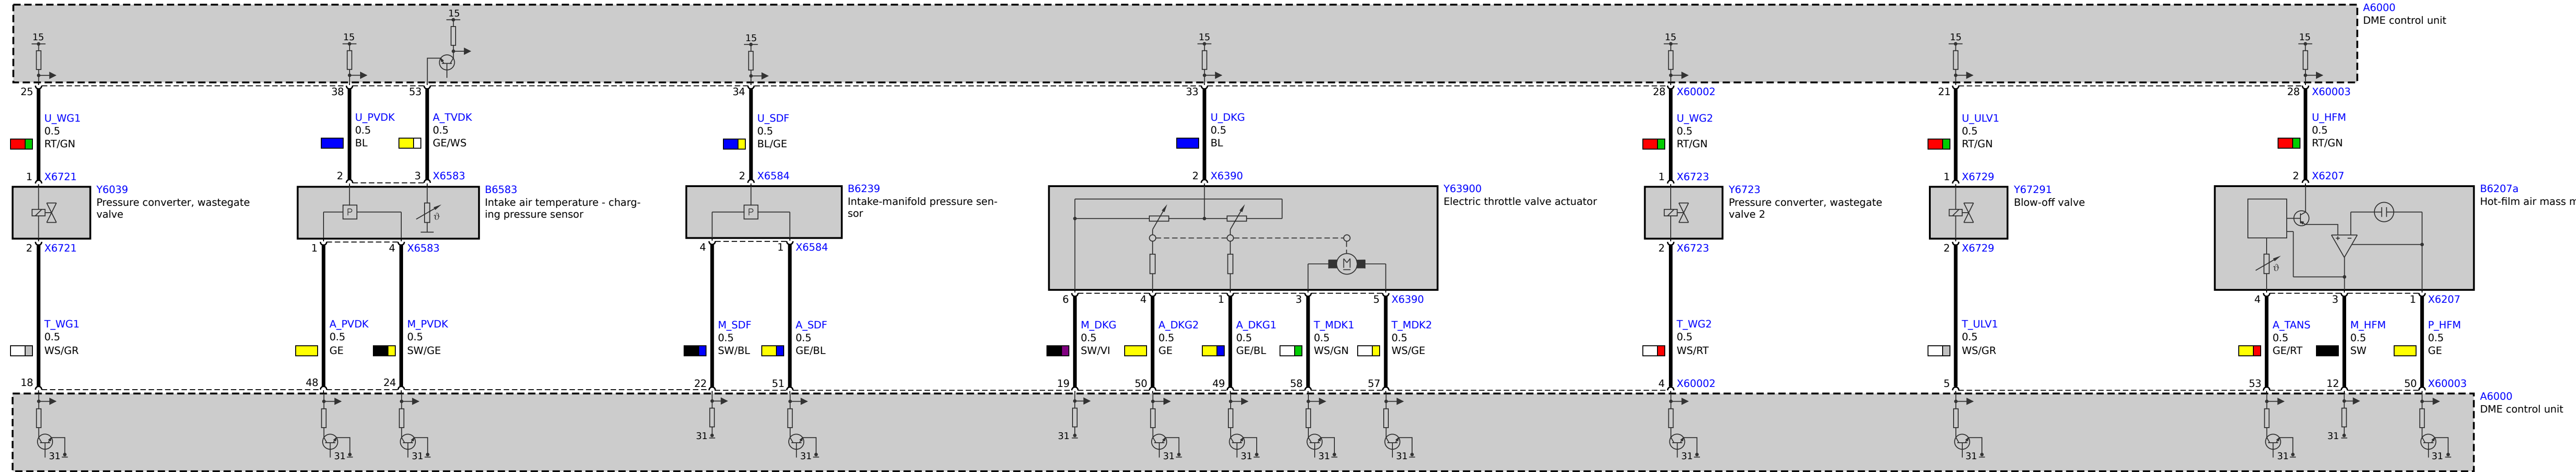

ALPINA engine

A6000
DME control unit

ALPINA engine