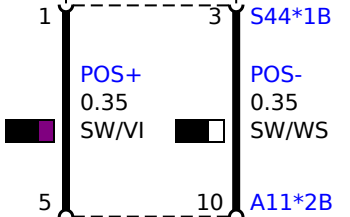

not USA

S44
Switch for passenger airbag
deactivation

A11
Crash safety module

Z7
Front power distribution box

4 Z7*6B

5 A21*2B

A21
Roof function centre
1) Airbag indicator lamp

11 A21*2B

4 A11*1B