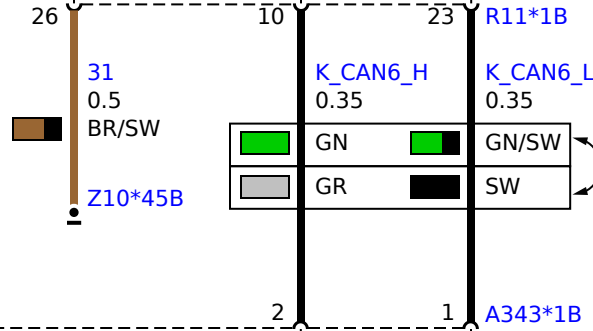

Z2a
Power distribution box, rear

R11
CAN terminator 11

30B<253
0.75
RT/GN

B41
Parking assistant

31
0.75
BR

Z10*12B