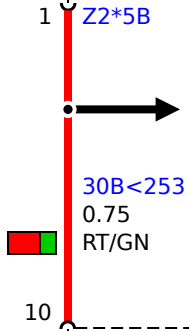

Z2a
Power distribution box, rear

R11
CAN terminator 11

30B<253
0.75
RT/GN

B41
Parking assistant

31
0.75
BR

Z10*12B