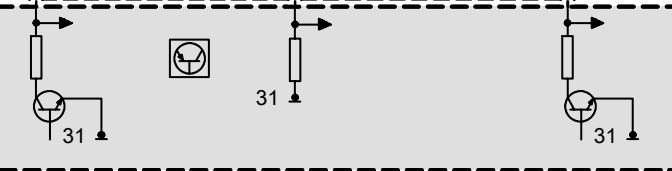

B62571

- Knock sensor
 1) Cylinders 1 and 2
 2) Cylinders 3 and 4

A6000
 DME control unit

29 X62571 25 X6459 31 X60003