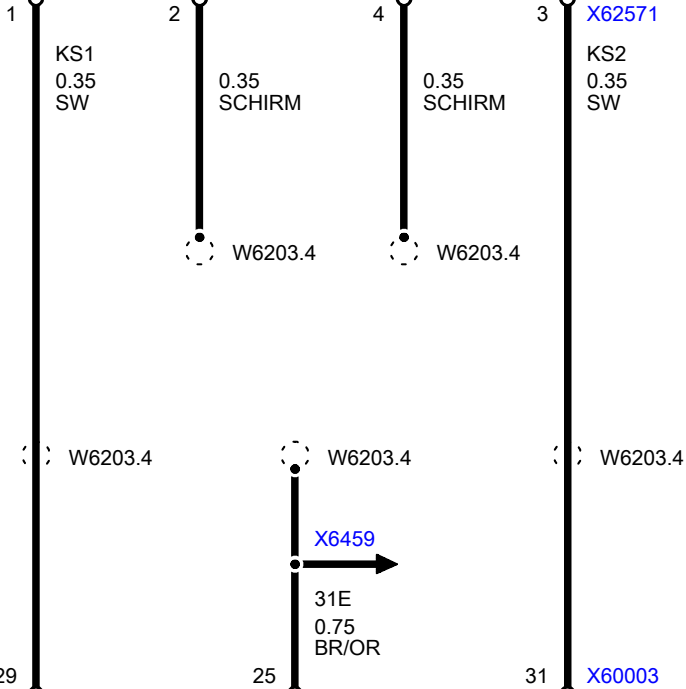

B62571

- Knock sensor
 1) Cylinders 1 and 2
 2) Cylinders 3 and 4

A6000
 DME control unit

29 X62571 25 X6459 31 X60003