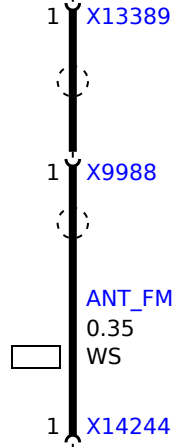

A22
Electrochromic interior rear view mirror

A460
VICS aerial

A421
Aerial diversity

N38b
Car Information Computer CIC

A165a
Central information display

ETC_TX
0.35
BL

ETC_RX
0.35
GR

ANT_VICS
0.09
WS

ANT_FM
0.35
WS

LVDS-
0.14
BL

GND
0.14
GN

LVDS+
0.14
OR

GND
0.14
BR