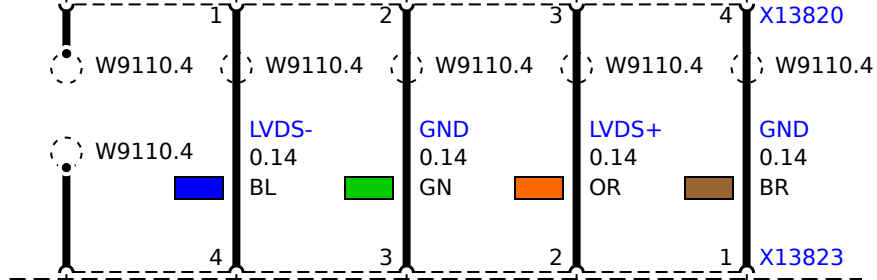

A22
Electrochromic interior rear view mirror

A460
VICS aerial

A421
Aerial diversity

N38b
Car Information Computer CIC

A165a
Central information display

ETC_TX
0.35
BL

ETC_RX
0.35
GR

ANT_VICS
0.09
WS

ANT_FM
0.35
WS

LVDS-
0.14
BL

GND
0.14
GN

LVDS+
0.14
OR

GND
0.14
BR