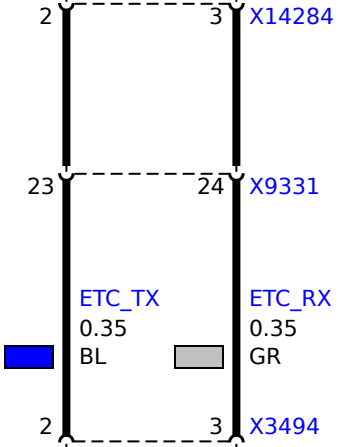

A22
Electrochromic interior rear view mirror

A460
VICS aerial

A421
Aerial diversity

N38b
Car Information Computer CIC

A165a
Central information display

ETC_TX
0.35
BL

ETC_RX
0.35
GR

ANT_VICS
0.09
WS

ANT_FM
0.35
WS

LVDS-
0.14
BL

GND
0.14
GN

LVDS+
0.14
OR

GND
0.14
BR