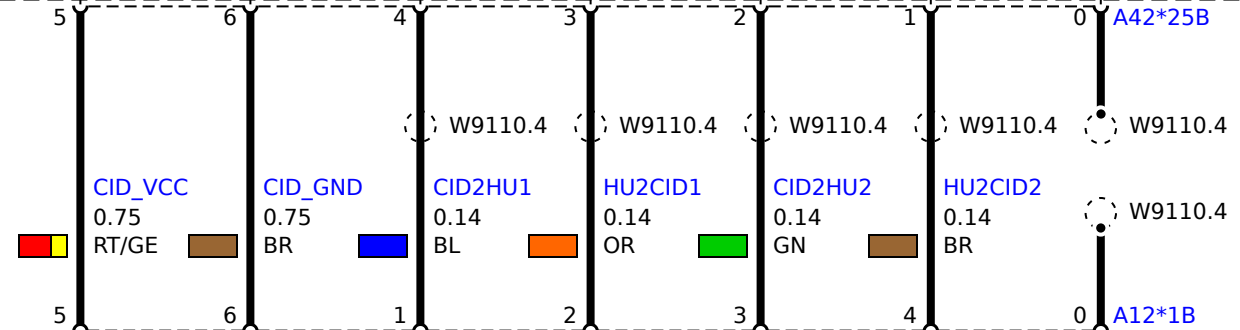

A258
Body Domain Controller

S136
Audio control panel

B2
Microphone 2

B3
Microphone

A331*1B
Telematic Communication Box

A42
Headunit

A12*1B
Central information display

X3a
USB port

without telematics

with telematics

A42*1B