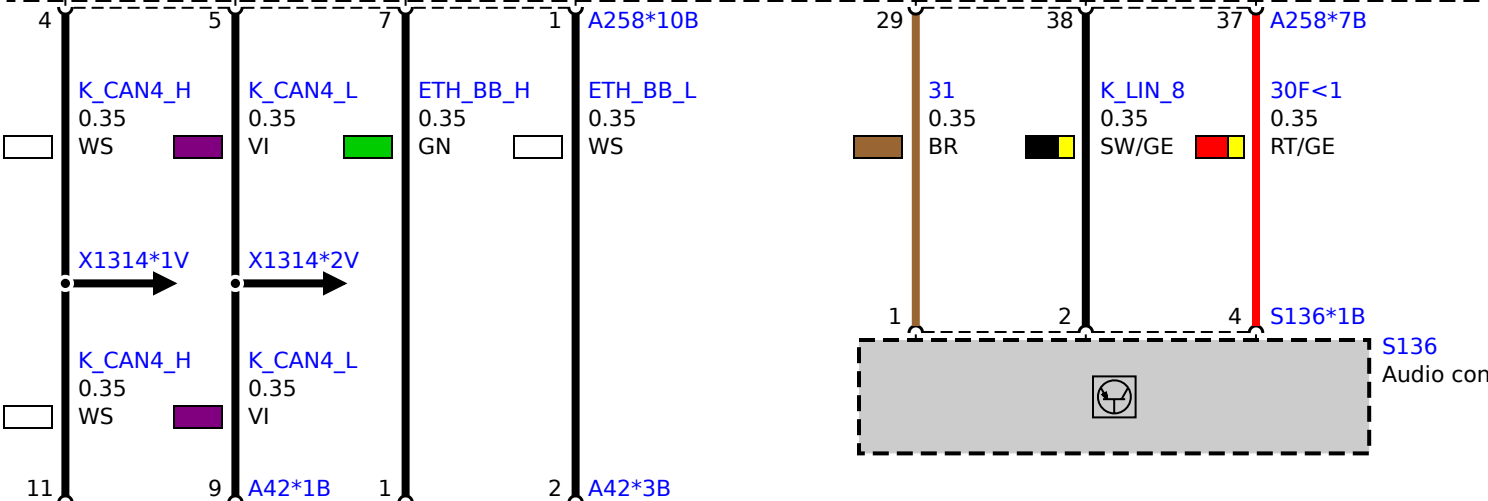

A258
Body Domain Controller

S136
Audio control panel

B2
Microphone 2

B3
Microphone

A331*1B
Telematic Communication Box

A42
Headunit

A12*1B
Central information display

X3a
USB port

without telematics

with telematics

A42*1B