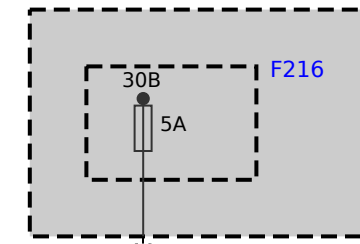

not Japan

without Telematic Communication Box

with Telematic Communication Box

with aerial amplifier

without aerial amplifier

ANT_TEL

30B<216
0.35
RT/SW

1 E405*1B

1 E405*3B

3 E405*1B

1 E405*2B

31
0.35
BR

ENABLE
0.35
GE

2 E390*1B

1 E390*2B

with aerial amplifier

without aerial amplifier

30B<216
0.35
RT/SW

K_CAN7_H
0.35
GN

K_CAN7_L
0.35
GE

1 E390*1B

3 X1548*2V

4 X1548*1V

6 E390*1B

E390
Wireless charging oddments tray
1) NFC near field communication

Z10*20B

Z10*20B