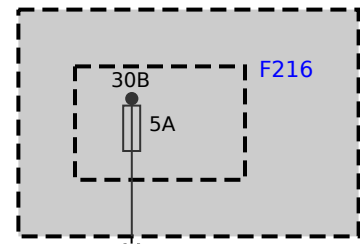

not Japan

without Telematic Communication Box

with Telematic Communication Box

with aerial amplifier

without aerial amplifier

ANT_TEL

30B<216
0.35
RT/SW

1 E405*1B

1 E405*3B

3 E405*1B

1 E405*2B

31
0.35
BR

ENABLE
0.35
GE

2 E390*1B

1 E390*2B

with aerial amplifier

without aerial amplifier

30B<216
0.35
RT/SW

K_CAN7_H
0.35
GN

K_CAN7_L
0.35
GE

1 E390*1B

3 X1548*2V

4 X1548*1V

6 E390*1B

E390
Wireless charging oddments tray
1) NFC near field communication

Z10*20B

Z10*20B