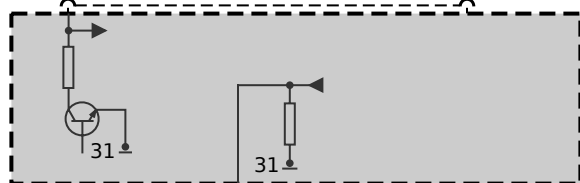

Z13  
Power distribution box Life  
module

17 Z13\*1B

15N<50  
0.35  
GN/BR

X687\*1V

K\_LIN\_15  
0.35  
GE/VI

6 A60\*1B

A60  
Electrochromic interior rear  
view mirror

10 A60\*1B