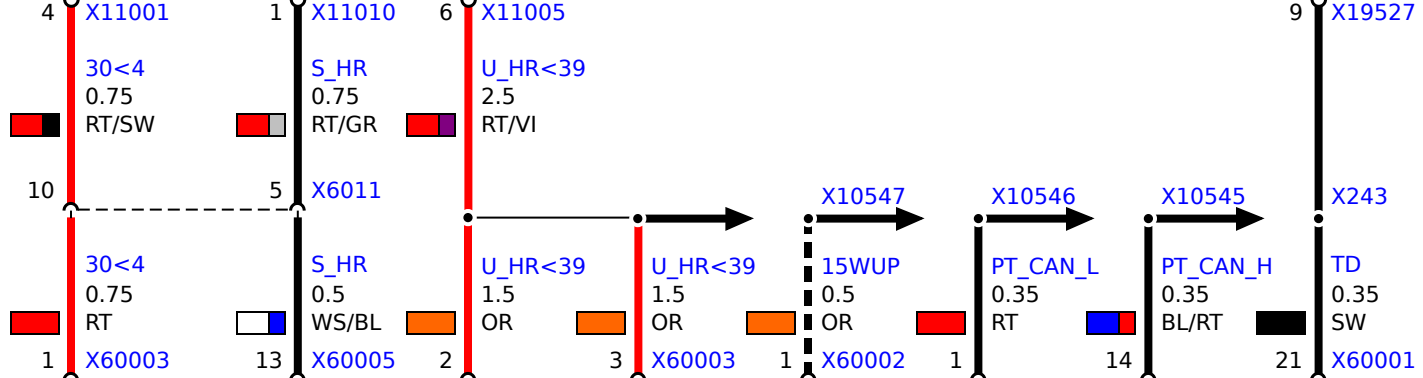

A4010
Junction box

A6000
DME control unit