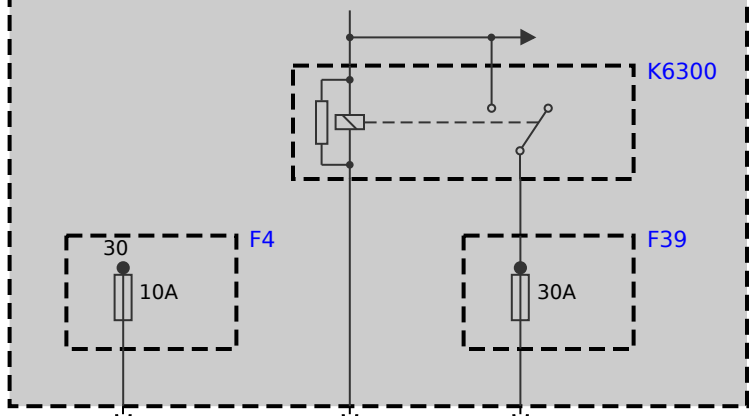

A4010
Junction box

A6000
DME control unit