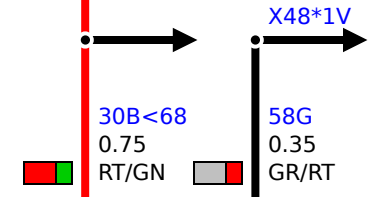

without optional equipment: Car Sharing

A519
USB charging socket 3

M13 only

A42
Headunit

with optional equipment: Car Sharing

A42*15B

Z10*8B

A42*15B