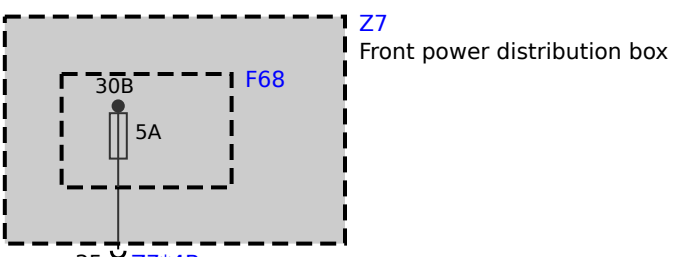

without optional equipment: Car Sharing

A519
USB charging socket 3

M13 only

A42
Headunit

with optional equipment: Car Sharing

A42*15B

Z10*8B

A42*15B