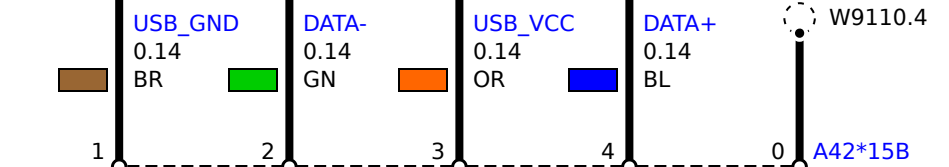

without optional equipment: Car Sharing

A519
USB charging socket 3

M13 only

A42
Headunit

with optional equipment: Car Sharing

A42*15B

Z10*8B

A42*15B