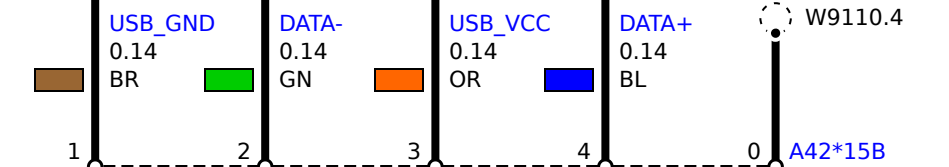

without optional equipment: Car Sharing

A519
USB charging socket 3

M13 only

A42
Headunit

with optional equipment: Car Sharing

A42*15B

Z10*8B

A42*15B