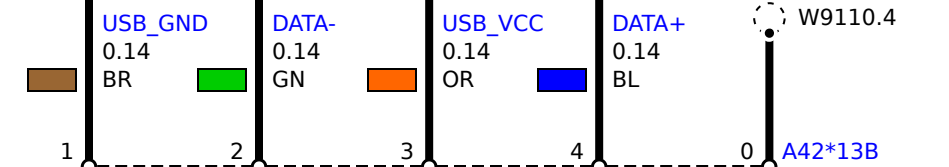

without optional equipment: Car Sharing

A519
USB charging socket 3

M13 only

A42
Headunit

with optional equipment: Car Sharing

A42*15B

Z10*8B

A42*15B