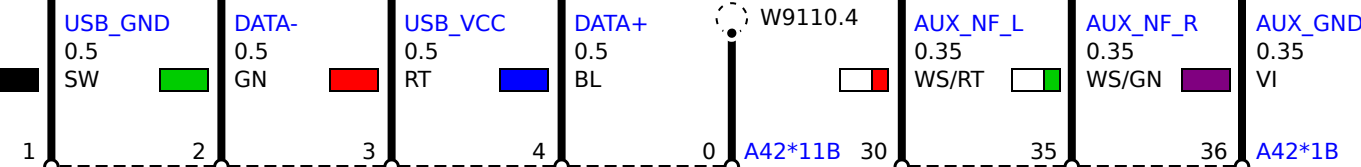

without optional equipment: Car Sharing

A519
USB charging socket 3

M13 only

A42
Headunit

with optional equipment: Car Sharing

A42*15B

Z10*8B

A42*15B