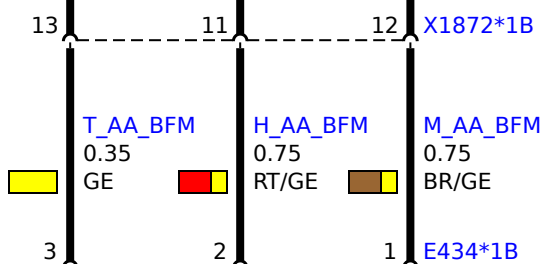

Z44
Front right power distribution box

A601
Control electronics for panel heating of instrument panel

A528
Basic central platform (BCP)

Z71
Power distribution box, front

A604
Control electronics for armrest heating of front centre console

A514
Door control unit, passenger door (TSGBF)

E434
Armrest heating, front passenger's side middle console

E436
Armrest heating, front passenger's door