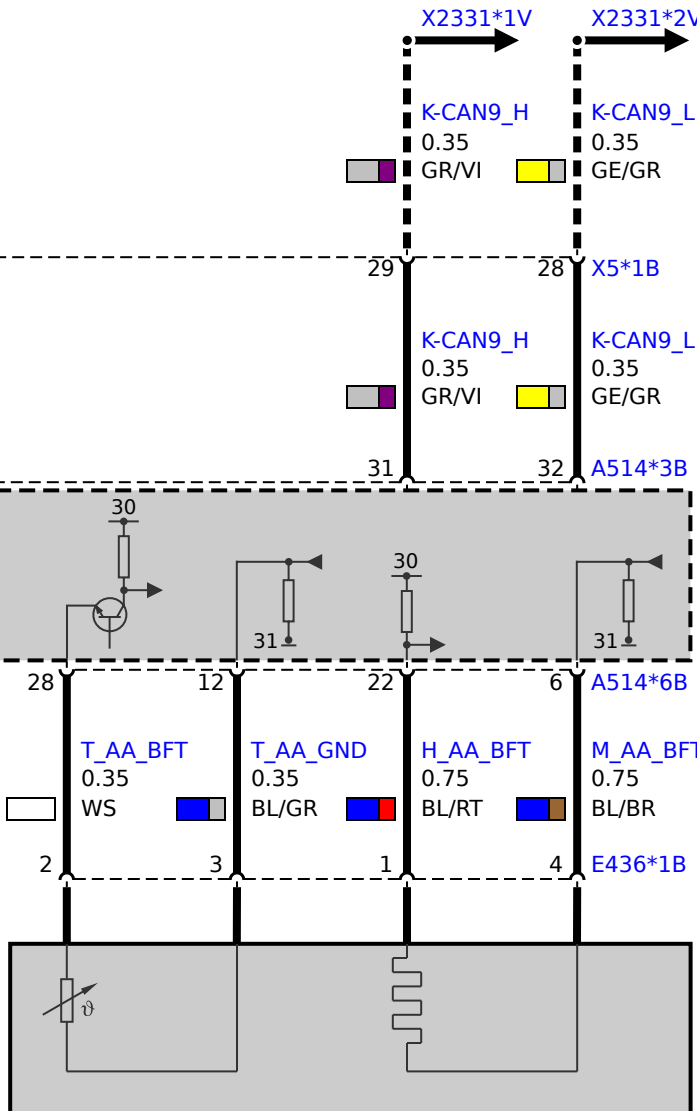

Z44
Front right power distribution box

A601
Control electronics for panel heating of instrument panel

A528
Basic central platform (BCP)

Z71
Power distribution box, front

A604
Control electronics for armrest heating of front centre console

A514
Door control unit, passenger door (TSGBF)

E434
Armrest heating, front passenger's side middle console

E436
Armrest heating, front passenger's door