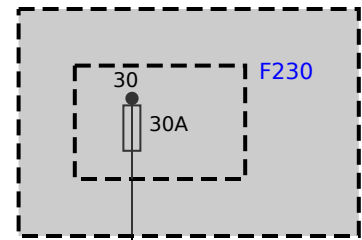

Z44
Front right power distribution box

A601
Control electronics for panel heating of instrument panel

A528
Basic central platform (BCP)

Z71
Power distribution box, front

A604
Control electronics for armrest heating of front centre console

A514
Door control unit, passenger door (TSGBF)

E434
Armrest heating, front passenger's side middle console

E436
Armrest heating, front passenger's door