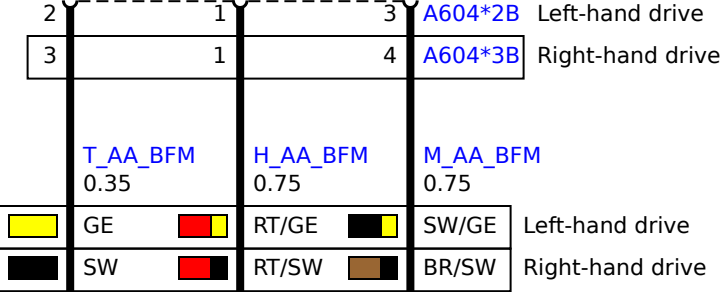

Z44
Front right power distribution box

A601
Control electronics for panel heating of instrument panel

A528
Basic central platform (BCP)

Z71
Power distribution box, front

A604
Control electronics for armrest heating of front centre console

A514
Door control unit, passenger door (TSGBF)

E434
Armrest heating, front passenger's side middle console

E436
Armrest heating, front passenger's door