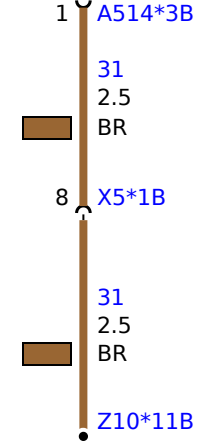

Z44
Front right power distribution box

A601
Control electronics for panel heating of instrument panel

A528
Basic central platform (BCP)

Z71
Power distribution box, front

A604
Control electronics for armrest heating of front centre console

A514
Door control unit, passenger door (TSGBF)

E434
Armrest heating, front passenger's side middle console

E436
Armrest heating, front passenger's door