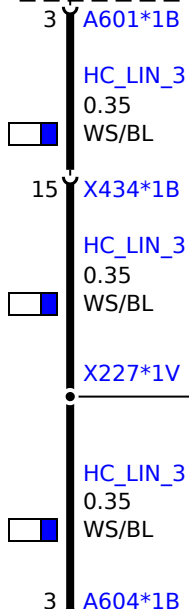

Z44
Front right power distribution box

A601
Control electronics for panel heating of instrument panel

A528
Basic central platform (BCP)

Z71
Power distribution box, front

A604
Control electronics for armrest heating of front centre console

A514
Door control unit, passenger door (TSGBF)

E434
Armrest heating, front passenger's side middle console

E436
Armrest heating, front passenger's door