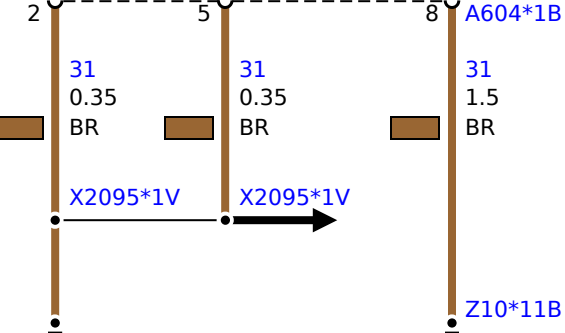

Z44
Front right power distribution box

A601
Control electronics for panel heating of instrument panel

A528
Basic central platform (BCP)

Z71
Power distribution box, front

A604
Control electronics for armrest heating of front centre console

A514
Door control unit, passenger door (TSGBF)

E434
Armrest heating, front passenger's side middle console

E436
Armrest heating, front passenger's door