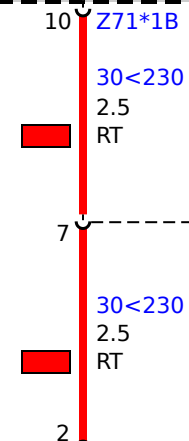

Z44
Front right power distribution box

A601
Control electronics for panel heating of instrument panel

A528
Basic central platform (BCP)

Z71
Power distribution box, front

A604
Control electronics for armrest heating of front centre console