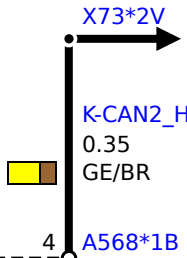

Z73
Power distribution box in the
centre

X1872*1B
30<105
0.35
RT/WS

X73*1V
K-CAN2_L
0.35
GE/RT

X73*2V
K-CAN2_H
0.35
GE/BR

A568
Gear selector switch (GWS)

A568*1B
31
0.35
BR

X1699*1V