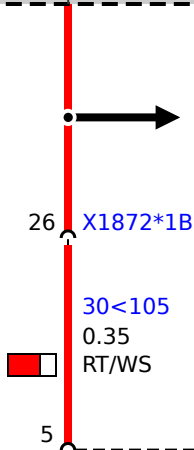

Z73
Power distribution box in the
centre

X1872*1B
30<105
0.35
RT/WS

X73*1V
K-CAN2_L
0.35
GE/RT

X73*2V
K-CAN2_H
0.35
GE/BR

A568
Gear selector switch (GWS)

A568*1B
31
0.35
BR

X1699*1V