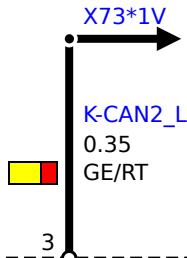

Z73
Power distribution box in the
centre

X1872*1B
30<105
0.35
RT/WS

X73*1V
K-CAN2_L
0.35
GE/RT

X73*2V
K-CAN2_H
0.35
GE/BR

A568
Gear selector switch (GWS)

A568*1B
31
0.35
BR

X1699*1V