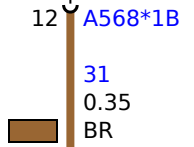

Z73
Power distribution box in the
centre

X1872*1B
30<105
0.35
RT/WS

X73*1V
K-CAN2_L
0.35
GE/RT

X73*2V
K-CAN2_H
0.35
GE/BR

A568
Gear selector switch (GWS)

A568*1B
31
0.35
BR

X1699*1V